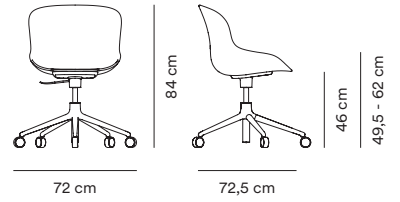

Measurements

**Hyg Chair
Steel**

**Hyg Chair
Swivel 4 Legs**

**Hyg Chair
Swivel 5 Wheels Gaslift**

Hyg Barstool 65 cm

Hyg Barstool 75 cm

Hyg

Left:
Hyg chair in black, shown
with Form café table and
Bell lamp