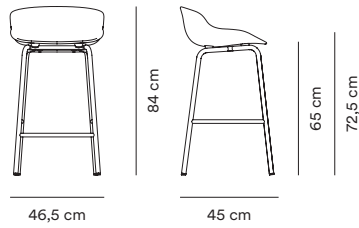

Measurements

**Hyg Chair
Steel**

**Hyg Chair
Swivel 4 Legs**

**Hyg Chair
Swivel 5 Wheels Gaslift**

Hyg Barstool 65 cm

Hyg Barstool 75 cm

Hyg

Left:
Hyg chair in black, shown
with Form café table and
Bell lamp