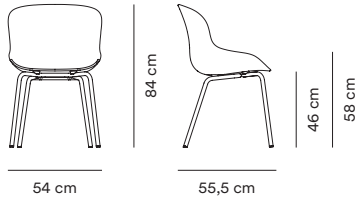

Measurements

**Hyg Chair
Steel**

**Hyg Chair
Swivel 4 Legs**

**Hyg Chair
Swivel 5 Wheels Gaslift**

Hyg Barstool 65 cm

Hyg Barstool 75 cm

Hyg

Left:
Hyg chair in black, shown
with Form café table and
Bell lamp