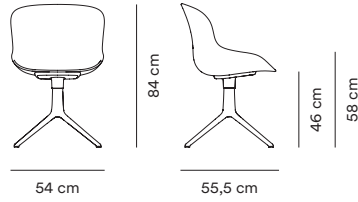

Measurements

**Hyg Chair
Steel**

**Hyg Chair
Swivel 4 Legs**

**Hyg Chair
Swivel 5 Wheels Gaslift**

Hyg Barstool 65 cm

Hyg Barstool 75 cm

Hyg

Left:
Hyg chair in black, shown
with Form café table and
Bell lamp