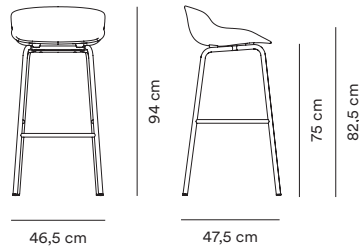

Measurements

**Hyg Chair
Steel**

**Hyg Chair
Swivel 4 Legs**

**Hyg Chair
Swivel 5 Wheels Gaslift**

Hyg Barstool 65 cm

Hyg Barstool 75 cm

Hyg

Left:
Hyg chair in black, shown
with Form café table and
Bell lamp