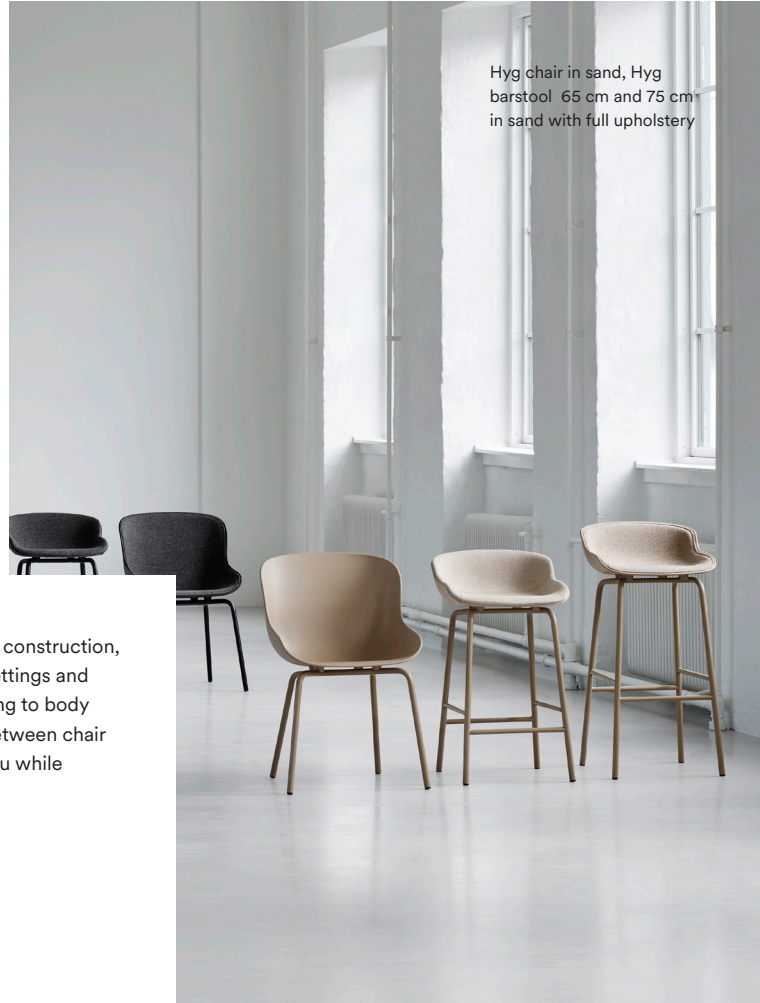

Hyg Barstool 65 cm
Full Upholstery

Hyg Barstool 75 cm

Hyg Barstool 75 cm
Front Upholstery

Hyg Barstool 75 cm
Full Upholstery

Hyg

Hyg chair in sand, Hyg barstool 65 cm and 75 cm in sand with full upholstery

Product Facts

Description

With its hearty, welcoming expression and resilient construction, the Hyg chair is a great match for both domestic settings and contract use. Designed to provide support according to body contours, the Hyg chair places itself somewhere between chair and armchair with a shape that gently embraces you while allowing for freedom of movement.