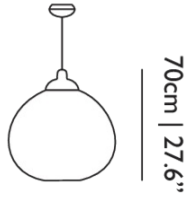

CANOPY

Chrome Canopy

DIMMING & LIGHTING CONTROL

Mains dimmable with compatible light source

See last page for more information about the dimming possibilities.

Non Random / Non Random D71

Dimensions

71cm | 28"

Product

WIDTH 71cm | 28"
HEIGHT 70cm | 27.6"
DEPTH 71cm | 28"
DIAMETER 71cm | 28"
WEIGHT NETTO 1.5kg | 3.31lbs

Packaging

WIDTH 75cm | 29.5"
HEIGHT 82cm | 32.3"
CUBAGE 0.46m³ | 16.29ft³
LENGTH 75cm | 29.5"
WEIGHT 6kg | 13.23lbs