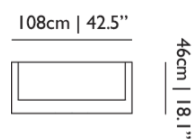

Detailing

Made from Richlite, an extremely durable and highly sustainable material made from bio resin infused paper.

Colours

Black Diamond

No Screw No Glue Cabinet / Cabinet

Dimensions

Product

WIDTH 108cm | 42.5"
HEIGHT 222cm | 87.4"
DEPTH 46cm | 18.1"
WEIGHT NETTO 60.8kg |
 134.04lbs

Packaging

WIDTH 110cm | 43.3"
HEIGHT 40cm | 15.7"
CUBAGE 0.57m³ | 20.2ft³
LENGTH 130cm | 51.2"
WEIGHT 98.5kg | 217.16lbs

Technical

MATERIAL

Richlite, lacquered

TIPOVER RESTRAINT DEVICE INCLUDED

Yes