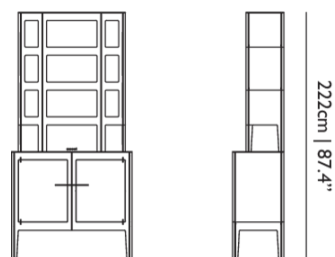

Detailing

Made from Richlite, an extremely durable and highly sustainable material made from bio resin infused paper.

Colours

Black Diamond

No Screw No Glue Cabinet / Cabinet

Dimensions

Product

WIDTH 108cm | 42.5"
HEIGHT 222cm | 87.4"
DEPTH 46cm | 18.1"
WEIGHT NETTO 60.8kg |
 134.04lbs

Packaging

WIDTH 110cm | 43.3"
HEIGHT 40cm | 15.7"
CUBAGE 0.57m³ | 20.2ft³
LENGTH 130cm | 51.2"
WEIGHT 98.5kg | 217.16lbs

Technical

MATERIAL

Richlite, lacquered

TIPOVER RESTRAINT DEVICE INCLUDED

Yes