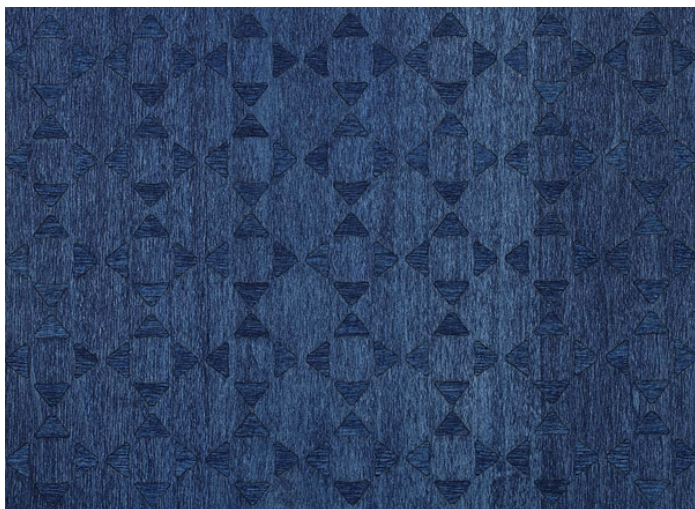

Nesso

design : F. Rota

Dining tables with marble or wooden top.

The Nesso series also includes service tables with tops in different finishings and shapes.

Base: moulded aluminium joints and profiles in extruded aluminium, matt varnished in avorio or grafite colour. Adjustable spacers in stainless steel and rubber.

Nesso

design : F. Rota

B124A

B124Z

B124V

Nesso

design : F. Rota

Tarsia - INT01