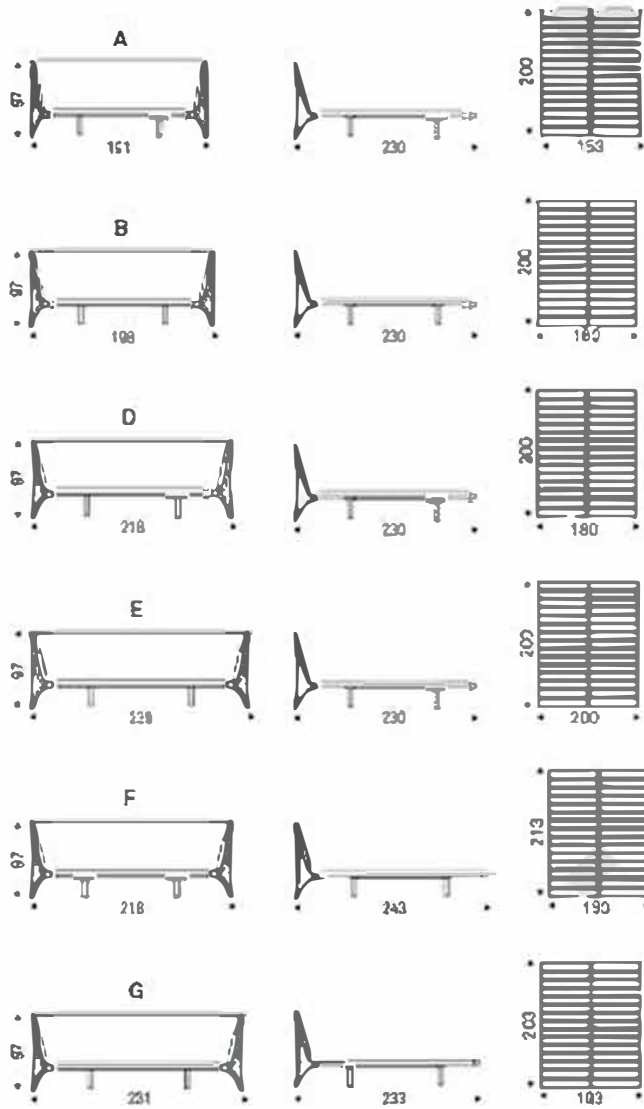

Product description

Bed with Canaletto walnut (NC) or burned oak stained ashwood (frB) frame. Headboard completely covered in fabric, synthetic nubuck, micro nubuck, synthetic leather or soft leather as per sample card. Stats included.

Dimension

- 191x230x97h - A
- 198x230x97h - B
- 218x230x97h - D
- 218x243x97h - F
- 231x233x97h - G
- 239x230x97h - E