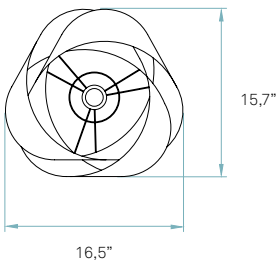

REF. NUT S 20
Nut

References

NUT S E26 UL
NUT S GU24 UL

Certificates

120 - 277V

Wood shade colors

- 20 Ivory White
- 21 Natural Cherry
- 22 Natural Beech
- 24 Yellow
- 25 Orange
- 26 Red
- 28 Blue
- 29 Grey
- 30 Turquoise
- 31 Chocolate
- 32 Pink

Components

Metal canopy
Brushed Nickel
ø 3,9" - disc ø 5,5"

Electrical cable
Transparent 8 ft drop

Steel cable
8 ft drop

Packaging

Box size
20 x 20 x 13"

Box volume
2,9 ft³

Weight
Gross - 6,6 Lb
Net - 1,8 Lb