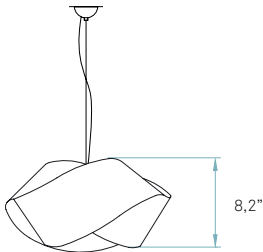

REF. NUT S 20
Nut

References

NUT S E26 UL
NUT S GU24 UL

Certificates

120 - 277V

Wood shade colors

- 20 Ivory White
- 21 Natural Cherry
- 22 Natural Beech
- 24 Yellow
- 25 Orange
- 26 Red
- 28 Blue
- 29 Grey
- 30 Turquoise
- 31 Chocolate
- 32 Pink

Components

Metal canopy
Brushed Nickel
ø 3,9" - disc ø 5,5"

Electrical cable
Transparent 8 ft drop

Steel cable
8 ft drop

Packaging

Box size
20 x 20 x 13"

Box volume
2,9 ft³

Weight
Gross - 6,6 Lb
Net - 1,8 Lb