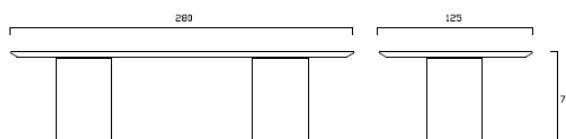

Myon 280

FG 541.11

Designer: Oscar e Gabriele Buratti

Tavolo tondo e ovale in bra di legno mdf laccato lucido.

Round or oval table in glossy laquered mdf wood ber.