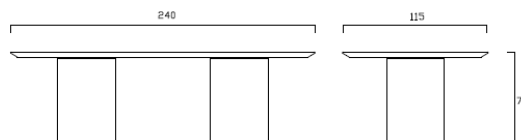

### Certificazioni/Certifications:

Espanso/Foam: /

Legno/Wood: CARBII  
TSCA TITLE VI

W 240 D 115 BASE 2 X35,0 Kg TOP 70,0 Kg

BASE 0,64 m<sup>3</sup> - 55,0 Kg - 85x85x88 cm  
(Bancale compreso / Pallet included)

TOP 0,74 m<sup>3</sup> - 130,0 Kg - 265x140x20 cm  
(Gabbia di legno compresa / Wooden crate included)