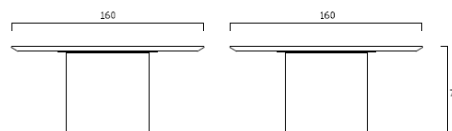

Myon 160

FG 541.00

Designer: Oscar e Gabriele Buratti

Tavolo tondo e ovale in bra di legno mdf
laccato lucido.

Round or oval table in glossy laquered mdf
wood ber.

W 160 D 160  BASE 45,0 Kg  TOP 60,0 Kg

 BASE 0,64 m³ - 65,0 Kg - 85x85x88 cm
(Bancale compreso / Pallet included)

 TOP 0,68 m³ - 120,0 Kg - 185x185x20 cm
(Gabbia di legno compresa / Wooden crate included)

Certificazioni/Certifications:

Espanso/Foam: /

Legno/Wood: CARB II
TSCA TITLE VI

Materiali / Materials

Rivestimento: -
Seat upholstery: -

W 180 D 180 BASE 45,0 Kg TOP 75,0 Kg

BASE 0,64 m² - 65,0 Kg - 85x85x88 cm
(Bancale compreso / Pallet included)

TOP 0,84 m² - 140,0 Kg - 205x205x20 cm
(Gabbia di legno compresa / Wooden crate included)

Certificazioni/Certifications: