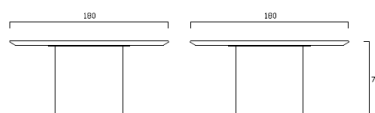

Myon 48
FG 541.50

Myon 80
FG 541.51

Myon 120
FG 541.52

Myon 180

FG 541.01

Designer: Oscar e Gabriele Buratti

Tavolo tondo e ovale in bra di legno mdflaccato lucido.

Round or oval table in glossy laquered mdf wood ber.

W 180 D 180 BASE 45,0 Kg TOP 75,0 Kg

BASE 0,64 m² - 65,0 Kg - 85x85x88 cm
(Bancale compreso / Pallet included)

TOP 0,84 m² - 140,0 Kg - 205x205x20 cm
(Gabbia di legno compresa / Wooden crate included)

Certificazioni/Certifications: