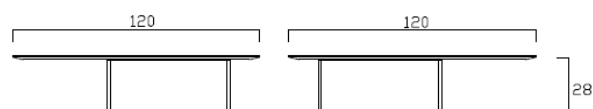

## Myon 120

FG 541.52

Designer: Oscar e Gabriele Buratti

Tavolo tondo e ovale in bra di legno mdf laccato lucido.

Round or oval table in glossy laquered mdf wood ber.

### Certificazioni/Certifications:

Espanso/Foam: /

Legno/Wood: CARB II  
TSCA TITLE VI

W 120 D 120 ☐ TOP 16,0 Kg ☐ BASE 8,0 Kg

☐ BASE 0,21 m<sup>2</sup> - 14,0 Kg - 78x78x85 cm

☐ TOP 0,17 m<sup>2</sup> - 26,0 Kg - 132x132x10 cm