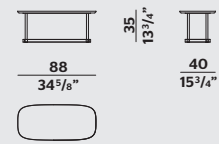

REGENT VINCENT VAN DUYSSEN