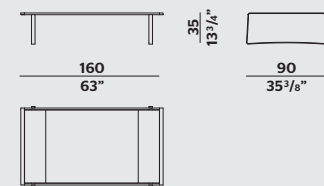

TEAK TOP COFFEE TABLE
TAVOLINO PIANO TEAK