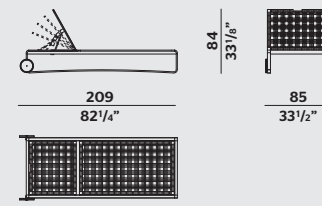

Timeout Collection

GUELL VINCENT VAN DUYSSEN

SUNBED TEAK VERSION
LETTINO VERSIONE TAEK