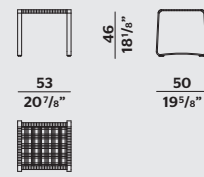

Timeout Collection

PHOENIX VINCENT VAN DUYSSEN

POUF

Timeout Collection

GOLDEN GATE VINCENT VAN DUYSSEN

GREEN POINT VINCENT VAN DUYSSEN