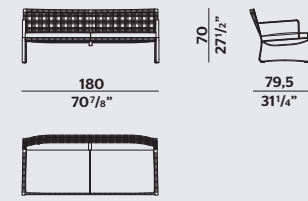

SOFA
DIVANO