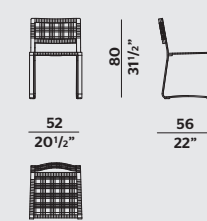

CHAIR
SEDIA