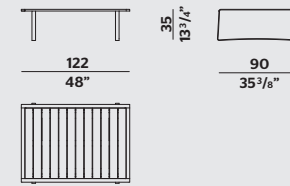

TEAK TOP COFFEE TABLE
TAVOLINO PIANO TEAK