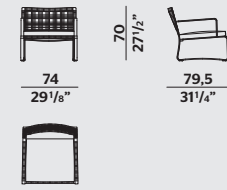

Timeout Collection

PHOENIX VINCENT VAN DUYSSEN

ARMCHAIR
POLTRONA