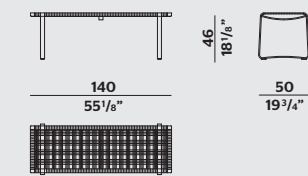

GREEN POINT VINCENT VAN DUYSSEN

BENCH
PANCA