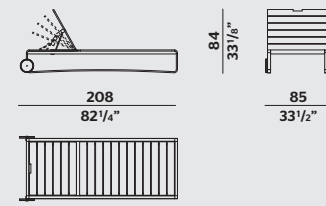

Timeout Collection

GUELL VINCENT VAN DUYSSEN

SUNBED TEAK VERSION
LETTINO VERSIONE TAEK