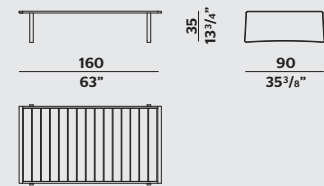

TEAK TOP COFFEE TABLE
TAVOLINO PIANO TEAK