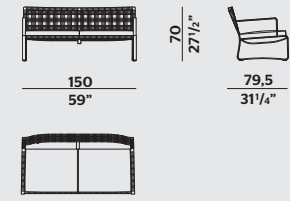

SOFA
DIVANO