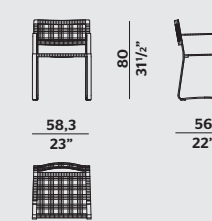

CHAIR WITH ARMRESTS
SEDIA CON BRACCIOLI