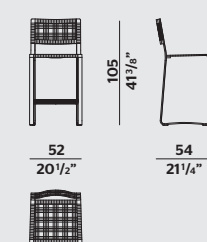

STOOL
SGABELLO