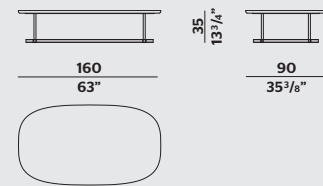

REGENT VINCENT VAN DUYSSEN