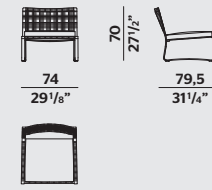

Timeout Collection

PHOENIX VINCENT VAN DUYSSEN

ARMCHAIR
POLTRONA