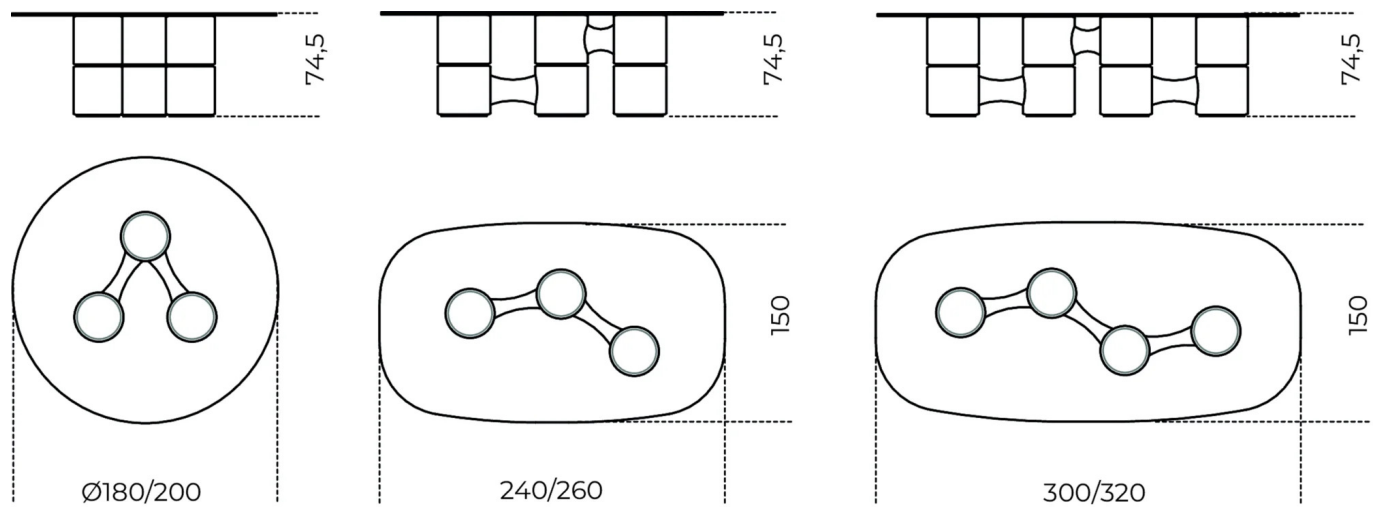

Molecola

Massimo Castagna
2024

Table with 15mm transparent tempered glass top. Hand-bushed wooden cylindrical base.
Available in black, open, charcoal or ivory colours.

Dimensioni / size

Cm (Ø x H)

180 x 74.5

200 x 74.5

Cm (L x P x H)

240 x 150 x 74.5

260 x 150 x 74.5

300 x 150 x 74.5

320 x 150 x 74.5

Dimensioni / size

Inches (Ø x H)

71 x 29½

78¾ x 29½

Inches (L x P x H)

94½ x 59¼ x 29½

102½ x 59¼ x 29½

118¾ x 59¼ x 29½

126 x 59¼ x 29½

Finishes