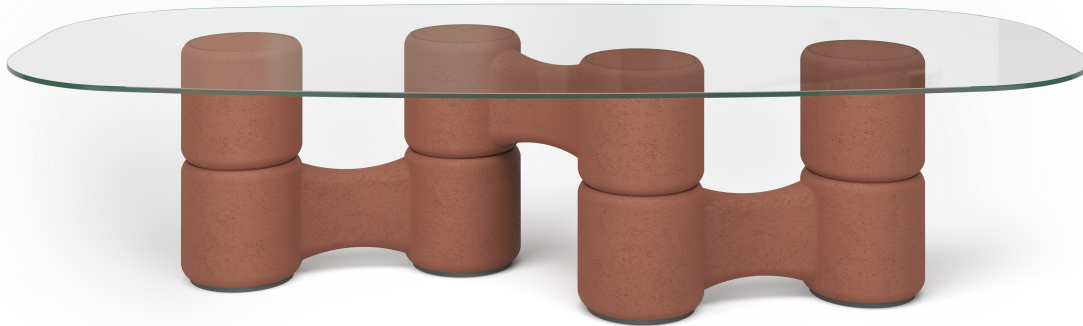

Molecola

Massimo Castagna
2024

Table with 15mm transparent tempered glass top. Hand-bushed wooden cylindrical base.
Available in black, open, charcoal or ivory colours.

Dimensioni / size

Cm (Ø x H)

180 x 74.5

200 x 74.5

Cm (L x P x H)

240 x 150 x 74.5

260 x 150 x 74.5

300 x 150 x 74.5

320 x 150 x 74.5

Dimensioni / size

Inches (Ø x H)

71 x 29½

78¾ x 29½

Inches (L x P x H)

94½ x 59¼ x 29½

102½ x 59¼ x 29½

118¾ x 59¼ x 29½

126 x 59¼ x 29½

Finishes