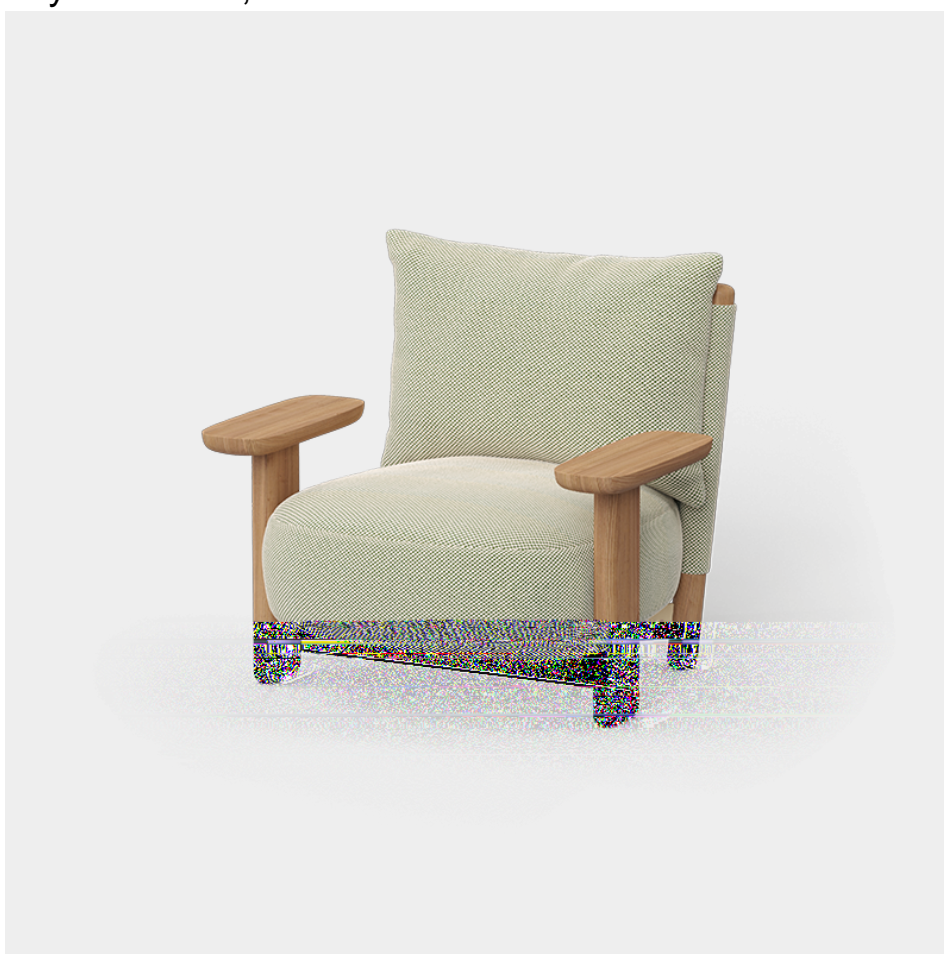

Products / Lounge Chairs / Milos Wood Lounge Chair

# Milos wood lounge chair

by Jean-Marie Massaud

The Milos collection is the fruit of **Vondom's first collaboration with French designer Jean-Marie Massaud**. An example of how simplicity and functionality can be combined to create an elegant and comfortable outdoor furniture collection. Characterised by soft curves, this collection focuses on comfort.

## Description

Weight: 25 Kg

MILOS Butaca Madera  
MILOS Wood Armchair  
Ref. 70001