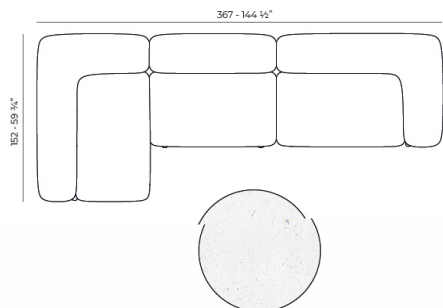

Combinations