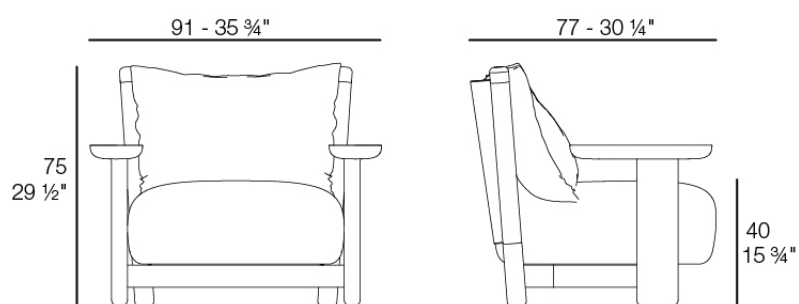

## Description

Weight: 25 Kg

MILOS Butaca Madera  
MILOS Wood Armchair  
Ref. 70001