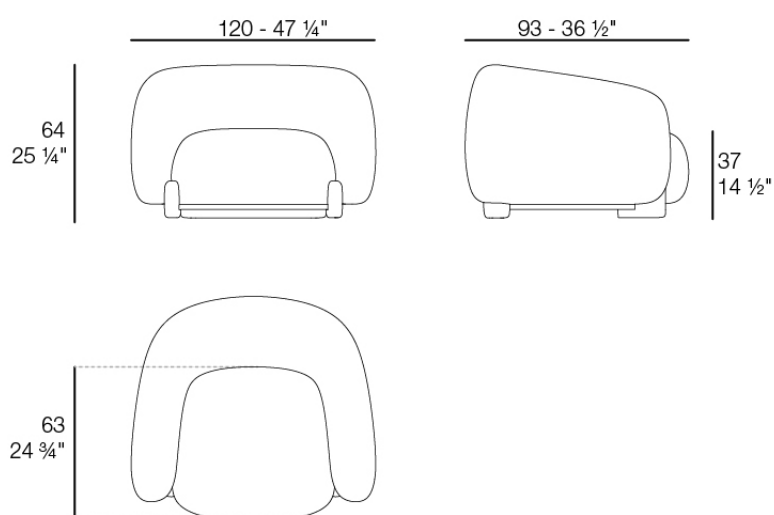

Info

Description

Weight: 19.5 Kg

MILOS Butaca Tapizada
MILOS Upholstered Armchair
Ref. 70026

Combinations

Finishes

finishes

POLYURETHANE