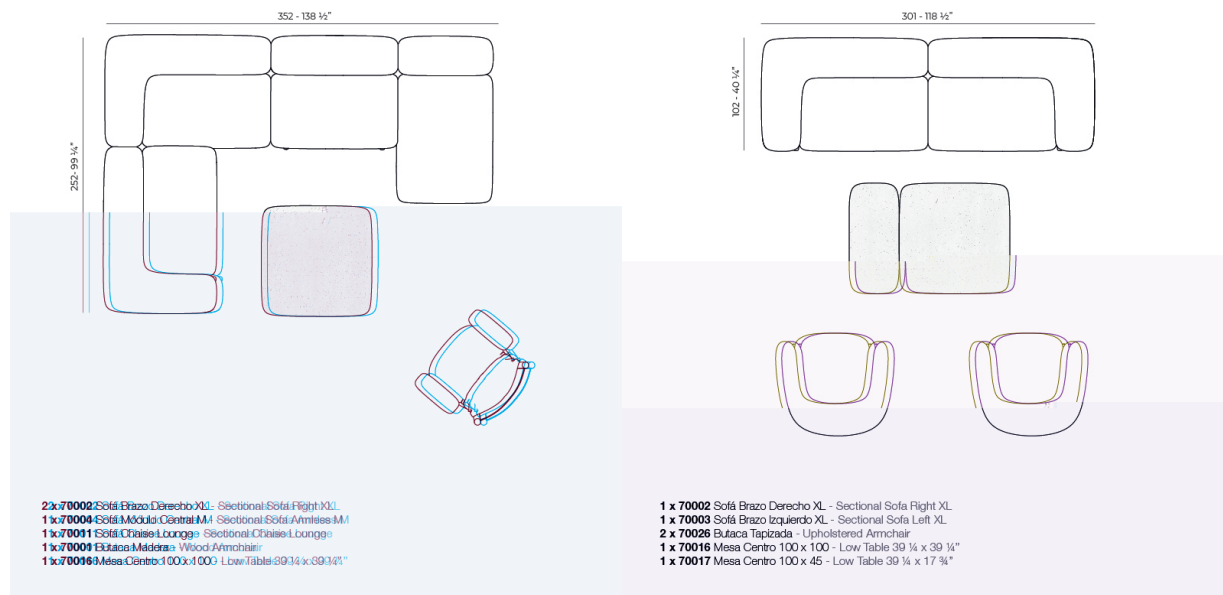

Info

Description

Weight: 19.5 Kg

MILOS Butaca Tapizada
MILOS Upholstered Armchair
Ref. 70026

Combinations

Finishes

finishes

POLYURETHANE