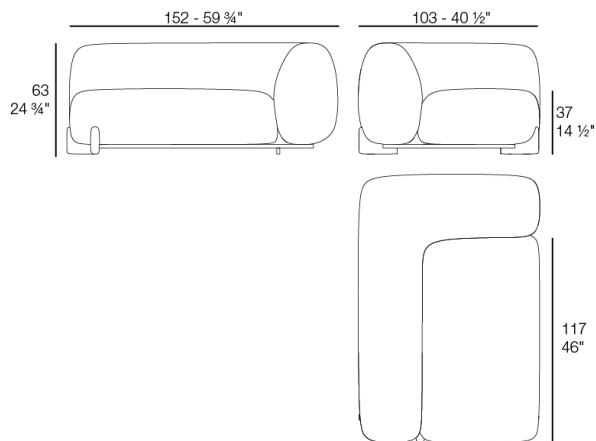

MILOS Sofá Chaiselounge Derecha
MILOS Sectional Sofa Chaiselounge Right
Ref. 70027