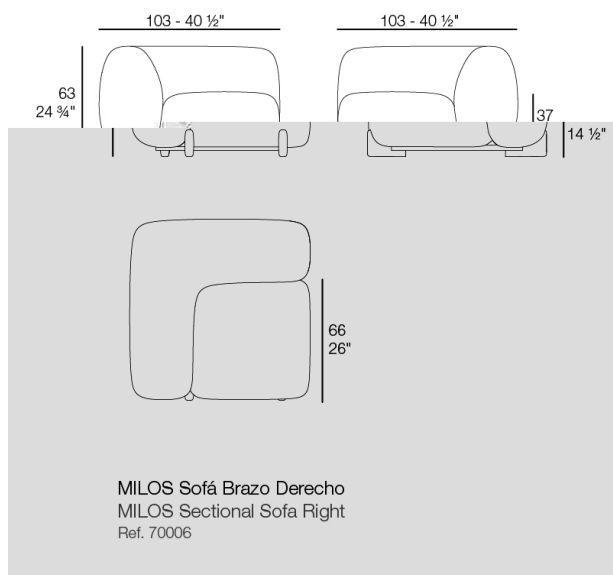

MILOS Sofá Módulo Central M
MILOS Sectional Sofa Armless M
Ref. 70004