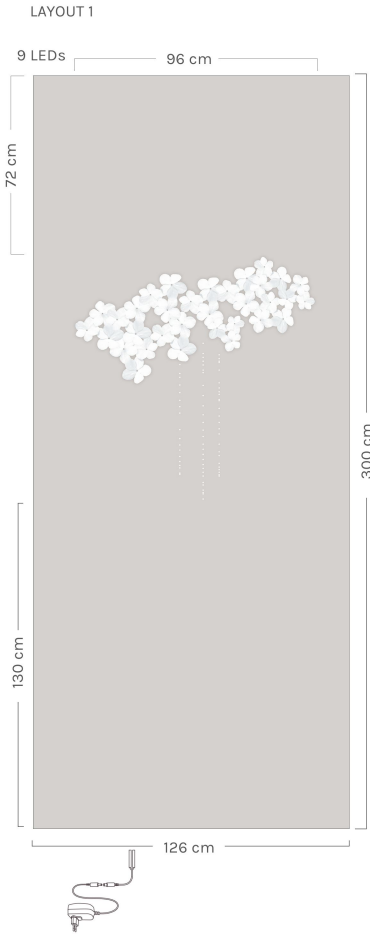

9 LEDs adds a little bit of subtle drama to this delicate pattern. When used as the only light 9 LEDs provide very subtle ambient lighting around the wall in full darkness. Tip! Use spotlights to make the crystals shine.