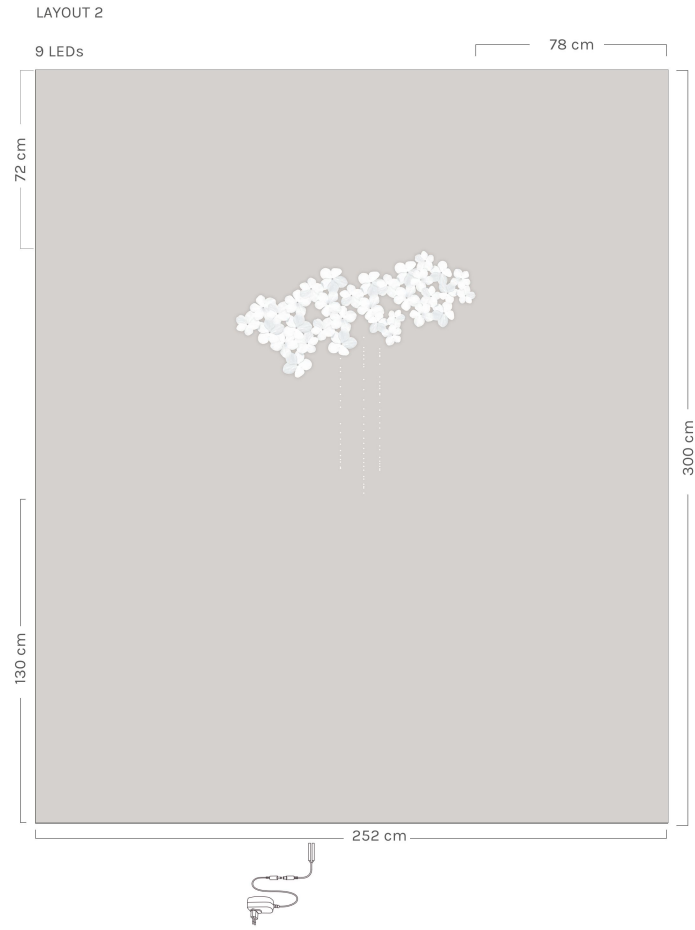

CLOUD LED WALLPAPER

Meystyle

A swirl of flowers gathered by the wind and suspended in mid-air is a moment in time captured within the Cloud design. The result is an uncanny fascination, a contemporary beauty.

9 LEDs adds a little bit of subtle drama to this delicate pattern. When used as the only light 9 LEDs provide very subtle ambient lighting around the wall in full darkness. Tip! Use spotlights to make the crystals shine.