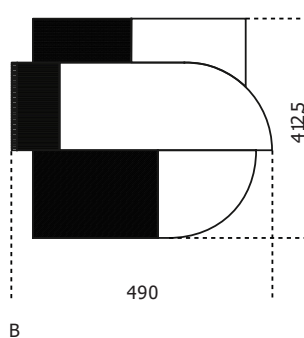

Metaphores

2023

Carpet composed of a composition of materials made with different techniques: short pile, long pile and "Rigo" fabric. The short pile carpet is always made in the color beige, the deep pile carpet is always made in the color white. The part in "Rigo" fabric is woven and finished by hand and can be made in three different colours: "Conchiglia" white, "Dalia" rose and "Nuvola" grey. The union of the different materials is achieved by heat-sealing.

Cm (L x W x H)

A | 432.5 x 420

B | 490 x 412.5

C | 490 x 365

Finishings