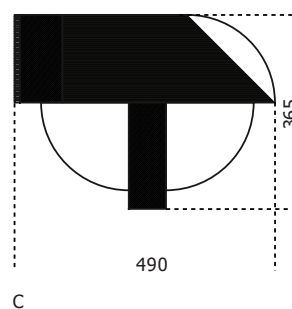

Metaphores

2023

Carpet composed of a composition of materials made with different techniques: short pile, long pile and "Rigo" fabric. The short pile carpet is always made in the color beige, the deep pile carpet is always made in the color white. The part in "Rigo" fabric is woven and finished by hand and can be made in three different colours: "Conchiglia" white, "Dalia" rose and "Nuvola" grey. The union of the different materials is achieved by heat-sealing.

Cm (L x W x H)

A | 432.5 x 420

B | 490 x 412.5

C | 490 x 365

Finishings