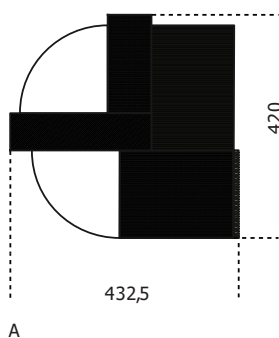

Metaphores

2023

Carpet composed of a composition of materials made with different techniques: short pile, long pile and "Rigo" fabric. The short pile carpet is always made in the color beige, the deep pile carpet is always made in the color white. The part in "Rigo" fabric is woven and finished by hand and can be made in three different colours: "Conchiglia" white, "Dalia" rose and "Nuvola" grey. The union of the different materials is achieved by heat-sealing.

Cm (L x W x H)

A | 432.5 x 420

B | 490 x 412.5

C | 490 x 365

Finishings