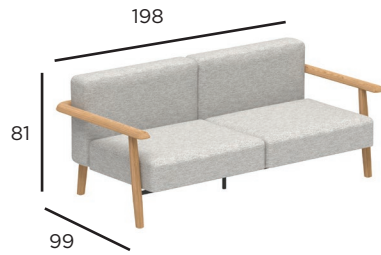

MAMBO LOUNGE

REF:

MBOL...

SMALLER SEAT & BACK CUSHION
FOR MAKING CORNERS OR ARMREST COMFORT

TEAK FRAME