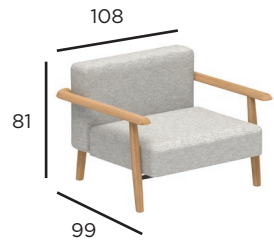

MAMBO LOUNGE

REF:

MBOL...

SMALLER SEAT & BACK CUSHION
FOR MAKING CORNERS OR ARMREST COMFORT

TEAK FRAME