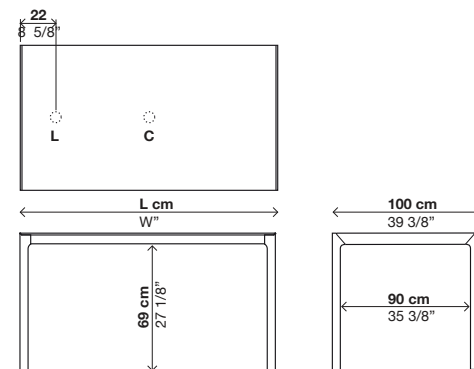

finish of extensions:

white, sand grey, anthracite grey and black Alucompact laminate

Extensible - Depth 80cm

Fixed - Depth 80cm

Extensible - Depth 90cm

Fixed - Depth 90cm

Extensible - Depth 100cm

Fixed - Depth 100cm

Fixed - Depth 124cm

dimensions:

Depth 80 cm
Depth 31 4/8"

- 80 **114 cm**
447/8" → Alucompact*
→ Pure-white
→ Glass
- 114/154/194 cm**
447/8/605/8/763/8" → Alucompact*
→ Pure-white
→ Glass
- 139 cm**
546/8" → Alucompact*
→ Pure-white
→ Glass
- 139/179/219 cm**
546/8/704/8/862/8" → Alucompact*
→ Pure-white
→ Glass
- 166 cm**
653/8" → Alucompact*
→ Pure-white
→ Glass
- 166/206/246 cm**
653/8/811/8/967/8" * → Alucompact*
→ Pure-white
→ Glass
- 189 cm**
743/8" → Alucompact*
→ Pure-white
→ Glass
- 209 cm**
822/8" → Alucompact*
→ Pure-white
→ Glass
- 229 cm**
901/8" → Alucompact*
→ Pure-white
→ Glass
- 249 cm**
98" → Alucompact*
→ Pure-white
→ Glass
- 269 cm**
1057/8" → Alucompact*
→ Pure-white
→ Glass
- 289 cm**
1136/8" → Alucompact*
→ Pure-white
→ Glass

Depth 124 cm
Depth 48 7/8"

- 124 **209 cm**
822/8" → Alucompact*
→ Pure-white
→ Glass
- 229 cm**
901/8" → Alucompact*
→ Pure-white
→ Glass
- 277 cm**
109" → Alucompact*
→ Pure-white
→ Glass

Depth 90 cm
Depth 35 3/8"

Depth 124 cm
Depth 48 7/8"

- 249 cm**
98" → Alucompact*
→ Pure-white
→ Glass
- 269 cm**
1057/8" → Alucompact*
→ Pure-white
→ Glass
- 289 cm**
1136/8" → Alucompact*
→ Pure-white
→ Glass

Depth 100 cm
Depth 39 3/8"