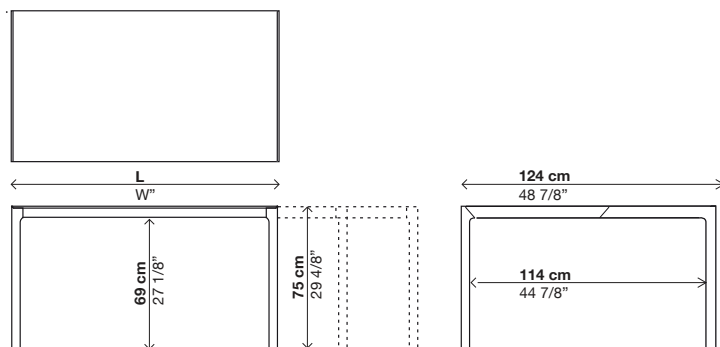

Fixed - Depth 124cm

dimensions:

Depth 80 cm
Depth 31 4/8"

- 80 **114 cm**
447/8" → Alucompact*
→ Pure-white
→ Glass
- 114/154/194 cm**
447/8/605/8/763/8" → Alucompact*
→ Pure-white
→ Glass
- 139 cm**
546/8" → Alucompact*
→ Pure-white
→ Glass
- 139/179/219 cm**
546/8/704/8/862/8" → Alucompact*
→ Pure-white
→ Glass
- 166 cm**
653/8" → Alucompact*
→ Pure-white
→ Glass
- 166/206/246 cm**
653/8/811/8/967/8" * → Alucompact*
→ Pure-white
→ Glass
- 189 cm**
743/8" → Alucompact*
→ Pure-white
→ Glass
- 209 cm**
822/8" → Alucompact*
→ Pure-white
→ Glass
- 229 cm**
901/8" → Alucompact*
→ Pure-white
→ Glass
- 249 cm**
98" → Alucompact*
→ Pure-white
→ Glass
- 269 cm**
1057/8" → Alucompact*
→ Pure-white
→ Glass
- 289 cm**
1136/8" → Alucompact*
→ Pure-white
→ Glass

Depth 124 cm
Depth 48 7/8"

- 124 **209 cm**
822/8" → Alucompact*
→ Pure-white
→ Glass
- 229 cm**
901/8" → Alucompact*
→ Pure-white
→ Glass
- 277 cm**
109" → Alucompact*
→ Pure-white
→ Glass

Depth 90 cm
Depth 35 3/8"

Depth 124 cm
Depth 48 7/8"

- 249 cm**
98" → Alucompact*
→ Pure-white
→ Glass
- 269 cm**
1057/8" → Alucompact*
→ Pure-white
→ Glass
- 289 cm**
1136/8" → Alucompact*
→ Pure-white
→ Glass

Depth 100 cm
Depth 39 3/8"