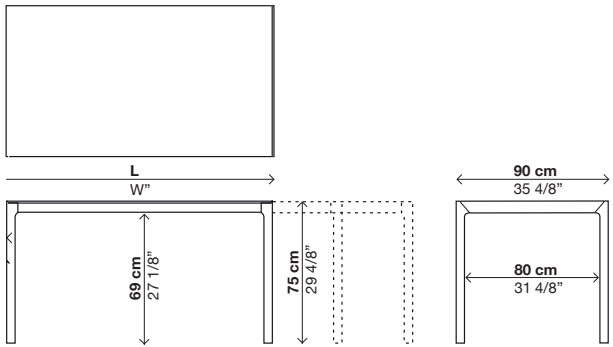

finish of extensions:

white, sand grey, anthracite grey and black Alucompact laminate

Extensible - Depth 80cm

Fixed - Depth 80cm

Extensible - Depth 90cm

Fixed - Depth 90cm

Extensible - Depth 100cm

Fixed - Depth 100cm

Fixed - Depth 124cm

dimensions:

Depth 80 cm
Depth 31 4/8"

- 80 **114 cm**
447/8" → Alucompact*
→ Pure-white
→ Glass
- 114/154/194 cm**
447/8/605/8/763/8" → Alucompact*
→ Pure-white
→ Glass
- 139 cm**
546/8" → Alucompact*
→ Pure-white
→ Glass
- 139/179/219 cm**
546/8/704/8/862/8" → Alucompact*
→ Pure-white
→ Glass
- 166 cm**
653/8" → Alucompact*
→ Pure-white
→ Glass
- 166/206/246 cm**
653/8/811/8/967/8" * → Alucompact*
→ Pure-white
→ Glass
- 189 cm**
743/8" → Alucompact*
→ Pure-white
→ Glass
- 209 cm**
822/8" → Alucompact*
→ Pure-white
→ Glass
- 229 cm**
901/8" → Alucompact*
→ Pure-white
→ Glass
- 249 cm**
98" → Alucompact*
→ Pure-white
→ Glass
- 269 cm**
1057/8" → Alucompact*
→ Pure-white
→ Glass
- 289 cm**
1136/8" → Alucompact*
→ Pure-white
→ Glass

Depth 124 cm
Depth 48 7/8"

- 124 **209 cm**
822/8" → Alucompact*
→ Pure-white
→ Glass
- 229 cm**
901/8" → Alucompact*
→ Pure-white
→ Glass
- 277 cm**
109" → Alucompact*
→ Pure-white
→ Glass

Depth 90 cm
Depth 35 3/8"

Depth 124 cm
Depth 48 7/8"

- 249 cm**
98" → Alucompact*
→ Pure-white
→ Glass
- 269 cm**
1057/8" → Alucompact*
→ Pure-white
→ Glass
- 289 cm**
1136/8" → Alucompact*
→ Pure-white
→ Glass

Depth 100 cm
Depth 39 3/8"