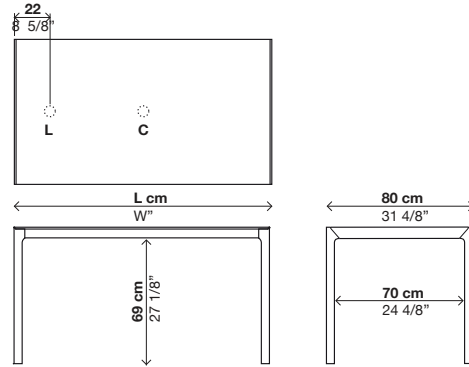

finish of extensions:

white, sand grey, anthracite grey and black Alucompact laminate

Extensible - Depth 80cm

Fixed - Depth 80cm

Extensible - Depth 90cm

Fixed - Depth 90cm

Extensible - Depth 100cm

Fixed - Depth 100cm

Fixed - Depth 124cm

dimensions:

Depth 80 cm
Depth 31 4/8"

- 80 **114 cm**
447/8" → Alucompact*
→ Pure-white
→ Glass
- 114/154/194 cm**
447/8/605/8/763/8" → Alucompact*
→ Pure-white
→ Glass
- 139 cm**
546/8" → Alucompact*
→ Pure-white
→ Glass
- 139/179/219 cm**
546/8/704/8/862/8" → Alucompact*
→ Pure-white
→ Glass
- 166 cm**
653/8" → Alucompact*
→ Pure-white
→ Glass
- 166/206/246 cm**
653/8/811/8/967/8" * → Alucompact*
→ Pure-white
→ Glass
- 189 cm**
743/8" → Alucompact*
→ Pure-white
→ Glass
- 209 cm**
822/8" → Alucompact*
→ Pure-white
→ Glass
- 229 cm**
901/8" → Alucompact*
→ Pure-white
→ Glass
- 249 cm**
98" → Alucompact*
→ Pure-white
→ Glass
- 269 cm**
1057/8" → Alucompact*
→ Pure-white
→ Glass
- 289 cm**
1136/8" → Alucompact*
→ Pure-white
→ Glass

Depth 124 cm
Depth 48 7/8"

- 124 **209 cm**
822/8" → Alucompact*
→ Pure-white
→ Glass
- 229 cm**
901/8" → Alucompact*
→ Pure-white
→ Glass
- 277 cm**
109" → Alucompact*
→ Pure-white
→ Glass

Depth 90 cm
Depth 35 3/8"

Depth 124 cm
Depth 48 7/8"

- 249 cm**
98" → Alucompact*
→ Pure-white
→ Glass
- 269 cm**
1057/8" → Alucompact*
→ Pure-white
→ Glass
- 289 cm**
1136/8" → Alucompact*
→ Pure-white
→ Glass

Depth 100 cm
Depth 39 3/8"