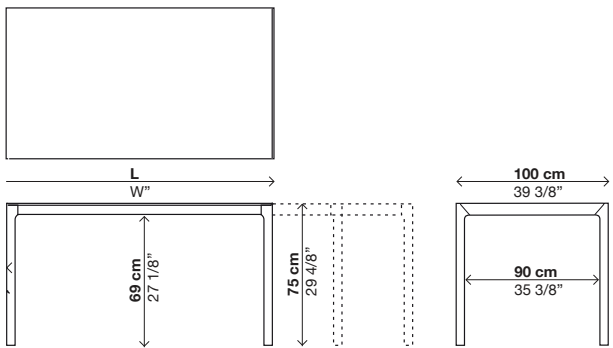

finish of extensions:

white, sand grey, anthracite grey and black Alucompact laminate

Extensible - Depth 80cm

Fixed - Depth 80cm

Extensible - Depth 90cm

Fixed - Depth 90cm

Extensible - Depth 100cm

Fixed - Depth 100cm

Fixed - Depth 124cm

dimensions:

Depth 80 cm
Depth 31 4/8"

- 80 **114 cm**
447/8" → Alucompact*
→ Pure-white
→ Glass
- 114/154/194 cm**
447/8/605/8/763/8" → Alucompact*
→ Pure-white
→ Glass
- 139 cm**
546/8" → Alucompact*
→ Pure-white
→ Glass
- 139/179/219 cm**
546/8/704/8/862/8" → Alucompact*
→ Pure-white
→ Glass
- 166 cm**
653/8" → Alucompact*
→ Pure-white
→ Glass
- 166/206/246 cm**
653/8/811/8/967/8" * → Alucompact*
→ Pure-white
→ Glass
- 189 cm**
743/8" → Alucompact*
→ Pure-white
→ Glass
- 209 cm**
822/8" → Alucompact*
→ Pure-white
→ Glass
- 229 cm**
901/8" → Alucompact*
→ Pure-white
→ Glass
- 249 cm**
98" → Alucompact*
→ Pure-white
→ Glass
- 269 cm**
1057/8" → Alucompact*
→ Pure-white
→ Glass
- 289 cm**
1136/8" → Alucompact*
→ Pure-white
→ Glass

Depth 124 cm
Depth 48 7/8"

- 124 **209 cm**
822/8" → Alucompact*
→ Pure-white
→ Glass
- 229 cm**
901/8" → Alucompact*
→ Pure-white
→ Glass
- 277 cm**
109" → Alucompact*
→ Pure-white
→ Glass

Depth 90 cm
Depth 35 3/8"

Depth 124 cm
Depth 48 7/8"

- 249 cm**
98" → Alucompact*
→ Pure-white
→ Glass
- 269 cm**
1057/8" → Alucompact*
→ Pure-white
→ Glass
- 289 cm**
1136/8" → Alucompact*
→ Pure-white
→ Glass

Depth 100 cm
Depth 39 3/8"