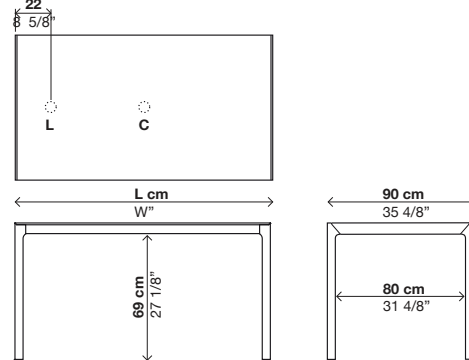

finish of extensions:

white, sand grey, anthracite grey and black Alucompact laminate

Extensible - Depth 80cm

Fixed - Depth 80cm

Extensible - Depth 90cm

Fixed - Depth 90cm

Extensible - Depth 100cm

Fixed - Depth 100cm

Fixed - Depth 124cm

dimensions:

Depth 80 cm
Depth 31 4/8"

- 80 **114 cm**
447/8" → Alucompact*
→ Pure-white
→ Glass
- 114/154/194 cm**
447/8/605/8/763/8" → Alucompact*
→ Pure-white
→ Glass
- 139 cm**
546/8" → Alucompact*
→ Pure-white
→ Glass
- 139/179/219 cm**
546/8/704/8/862/8" → Alucompact*
→ Pure-white
→ Glass
- 166 cm**
653/8" → Alucompact*
→ Pure-white
→ Glass
- 166/206/246 cm**
653/8/811/8/967/8" * → Alucompact*
→ Pure-white
→ Glass
- 189 cm**
743/8" → Alucompact*
→ Pure-white
→ Glass
- 209 cm**
822/8" → Alucompact*
→ Pure-white
→ Glass
- 229 cm**
901/8" → Alucompact*
→ Pure-white
→ Glass
- 249 cm**
98" → Alucompact*
→ Pure-white
→ Glass
- 269 cm**
1057/8" → Alucompact*
→ Pure-white
→ Glass
- 289 cm**
1136/8" → Alucompact*
→ Pure-white
→ Glass

Depth 124 cm
Depth 48 7/8"

- 124 **209 cm**
822/8" → Alucompact*
→ Pure-white
→ Glass
- 229 cm**
901/8" → Alucompact*
→ Pure-white
→ Glass
- 277 cm**
109" → Alucompact*
→ Pure-white
→ Glass

Depth 90 cm
Depth 35 3/8"

Depth 124 cm
Depth 48 7/8"

- 249 cm**
98" → Alucompact*
→ Pure-white
→ Glass
- 269 cm**
1057/8" → Alucompact*
→ Pure-white
→ Glass
- 289 cm**
1136/8" → Alucompact*
→ Pure-white
→ Glass

Depth 100 cm
Depth 39 3/8"