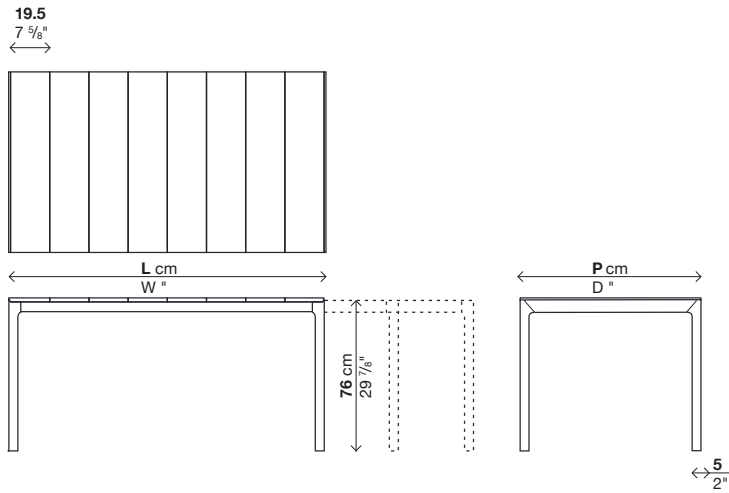

dimensions:

Code	Extensible			Fixed				
	Length (L)	Depth	Legs	Top	Length (L)	Depth	Legs	Top
01MAK85	159-199-239	90	lacque red	teak	159	90	lacque red	teak
01MAK86	179-219-259	90	lacque red	teak	179	90	lacque red	teak
01MAK87	199-239-279	90	lacque red	teak	199	90	lacque red	teak
01MAK90	219-259-299	90	lacque red	teak	219	90	lacque red	teak
01MAK91	179-219-259	100	lacque red	teak	259	90	lacque red	teak
01MAK92	199-239-279	100	lacque red	teak	298	90	lacque red	teak
01MAK93	219-259-299	100	lacque red	teak	100	100	lacque red	teak
01MAK94	219-259-299	124	lacque red	teak	179	100	lacque red	teak
					199	100	lacque red	teak
					219	100	lacque red	teak
					259	100	lacque red	teak
					298	100	lacque red	teak
					219	124	lacque red	teak
					259	124	lacque red	teak
					298	124	lacque red	teak