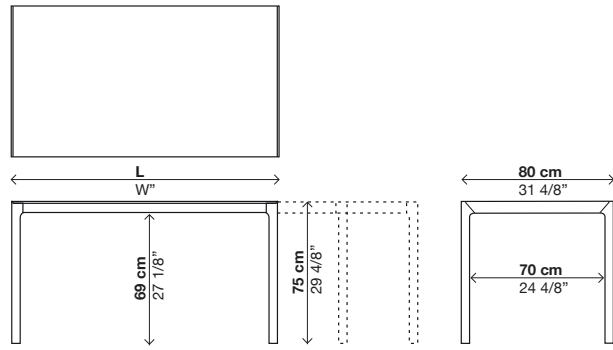

finish of extensions:

white, sand grey, anthracite grey and black Alucompact laminate

Extensible - Depth 80cm

Fixed - Depth 80cm

Extensible - Depth 90cm

Fixed - Depth 90cm

Extensible - Depth 100cm

Fixed - Depth 100cm

Fixed - Depth 124cm

dimensions:

Depth 80 cm
Depth 31 4/8"

- 80 **114 cm**
447/8" → Alucompact*
→ Pure-white
→ Glass
- 114/154/194 cm**
447/8/605/8/763/8" → Alucompact*
→ Pure-white
→ Glass
- 139 cm**
546/8" → Alucompact*
→ Pure-white
→ Glass
- 139/179/219 cm**
546/8/704/8/862/8" → Alucompact*
→ Pure-white
→ Glass
- 166 cm**
653/8" → Alucompact*
→ Pure-white
→ Glass
- 166/206/246 cm**
653/8/811/8/967/8" * → Alucompact*
→ Pure-white
→ Glass
- 189 cm**
743/8" → Alucompact*
→ Pure-white
→ Glass
- 209 cm**
822/8" → Alucompact*
→ Pure-white
→ Glass
- 229 cm**
901/8" → Alucompact*
→ Pure-white
→ Glass
- 249 cm**
98" → Alucompact*
→ Pure-white
→ Glass
- 269 cm**
1057/8" → Alucompact*
→ Pure-white
→ Glass
- 289 cm**
1136/8" → Alucompact*
→ Pure-white
→ Glass

Depth 124 cm
Depth 48 7/8"

- 124 **209 cm**
822/8" → Alucompact*
→ Pure-white
→ Glass
- 229 cm**
901/8" → Alucompact*
→ Pure-white
→ Glass
- 277 cm**
109" → Alucompact*
→ Pure-white
→ Glass

Depth 90 cm
Depth 35 3/8"

Depth 124 cm
Depth 48 7/8"

- 249 cm**
98" → Alucompact*
→ Pure-white
→ Glass
- 269 cm**
1057/8" → Alucompact*
→ Pure-white
→ Glass
- 289 cm**
1136/8" → Alucompact*
→ Pure-white
→ Glass

Depth 100 cm
Depth 39 3/8"