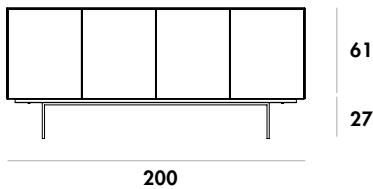

Customizable sideboard system. Structure and doors available in mirror or ceramic, various finishes, with or without brass profile. Base in lacquered metal, embossed black or burnished finish.

## Models & Dimensions

100x49x148h

100x49x88h

200x49x88h

150x49x88h

250x49x88h

Con profilo  
With profile

Senza profilo  
Without profile