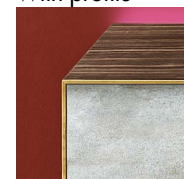

Con profilo
With profile