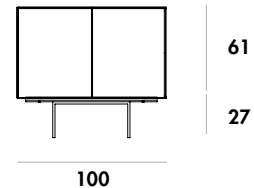

Customizable sideboard system. Structure and doors available in mirror or ceramic, various finishes, with or without brass profile. Base in lacquered metal, embossed black or burnished finish.

## Models & Dimensions

100x49x148h

100x49x88h

200x49x88h

150x49x88h

250x49x88h

Con profilo  
With profile

Senza profilo  
Without profile