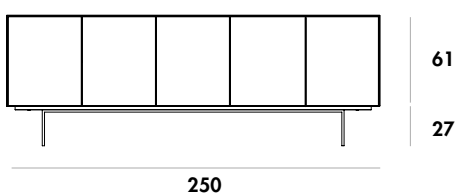

Customizable sideboard system. Structure and doors available in mirror or ceramic, various finishes, with or without brass profile. Base in lacquered metal, embossed black or burnished finish.

## Models & Dimensions

100x49x148h

100x49x88h

200x49x88h

150x49x88h

250x49x88h

Con profilo  
With profile

Senza profilo  
Without profile