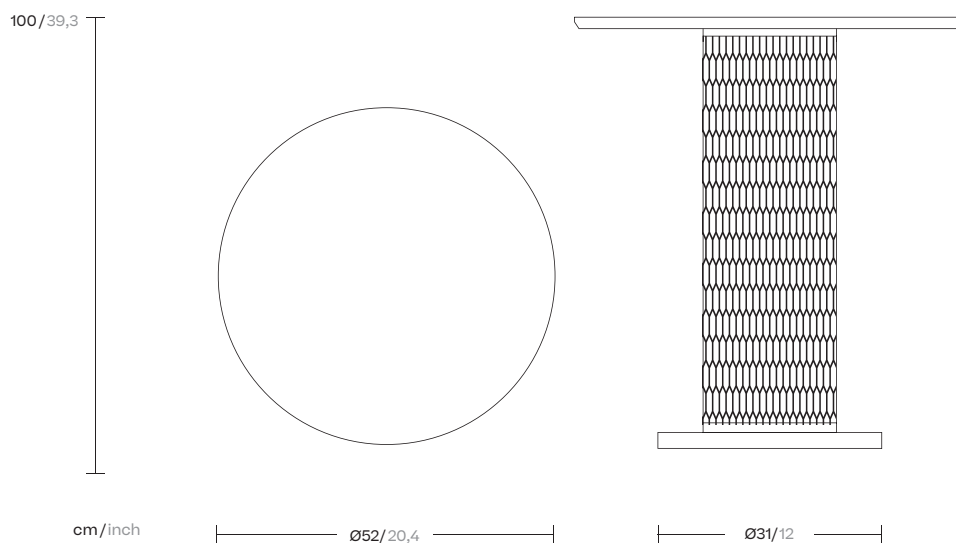

Mesh
Bar table
by Patricia Urquiola

CASA
DESIGN
GROUP

Side table Ø60

Designer
Patricia Urquiola

Collection
Mesh

Reference
KS1702600

1/3

Kettal Mesh collection recalls architectural facades, which filter the surrounding environment without stopping the light and air flow. Industrial and natural materials, hard and soft surfaces, transparent and solid volumes are putted face to face in order to create this family of outdoor furniture based in contrasts.

cm/inch

100/39,3

cm/inch

Ø52/20,4

Ø31/12

Side table Ø60

Designer
Patricia Urquiola

Collection
Mesh