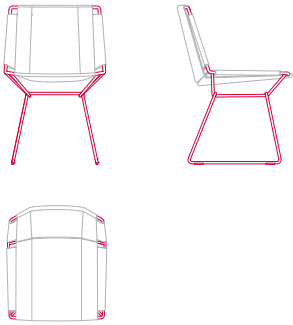

STRUCTURE

The load-bearing structure of the seat and backrest is made in steel wire and available in a glossy galvanic finish in black chrome.

UPHOLSTERY

The thick full grain saddle-hide is simply stretched taut between the parts of the structure and guarantees unexpected comfort even though it has a simple, definite form.

The saddle-hide upholstery is not removable.

This product is only destined for indoor use.

NEIL LEATHER

L50 D58 H80 cm
seat H45 cm

Finishing

The number in the dot corresponds to the number of colour/material finish.