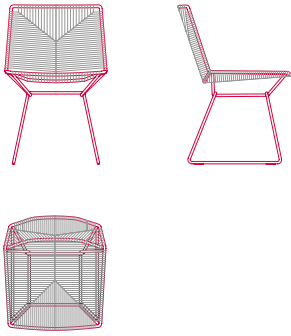

Neil Twist Chair is proposed in rope with five different colours, with base in white, bronze or black nickel round steel wire.

In this new version, Jean Marie Massaud's chair is highly versatile: it can actually be used both indoors and outdoors, where its neutral or very bright colours will be outstanding in parks and private gardens, meeting places, hotels and public spaces.

[SCARICA IL CATALOGO](#)

SHELL

Load-bearing seating structure made of steel, woven with high-tenacity polyester cord, solution-dyed, guaranteeing high resistance to atmospheric agents, light, and abrasions, with stretch resistance. Sled-base made of steel rod. All Neil Twist Chair models have a stitching detail in a contrasting colour, for all versions, in glossy anthracite colour.

Variants and types: Matt ecru col.23 / Matt anthracite col.03 / Glossy silver grey col.04 / Glossy English green col.17 / Glossy orange - col.11.

BASE

The frames are powder painted in matt white, bronze and black nickel with a specific treatment for outdoor use. Available without armrests.

NEIL TWIST CHAIR

L51 D57 H79 cm
seat H45 cm

Finishing

The number in the dot corresponds to the number of colour/material finish.

Here below, in the section FINISH OPTIONS, please note all the colours of the materials used for this product.