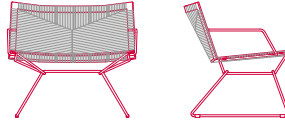

## BASE

The frames are powder painted in matt white, bronze and black nickel with a specific treatment for outdoor use. Available in the low version, with or without armrests.

**NEIL TWIST**

**LOW-BACKREST**

**no armrests**

L75.2 D66 H71 cm seat H41.3 cm

**with armrests**

L79.6 D66 H71 cm seat H41.3 cm