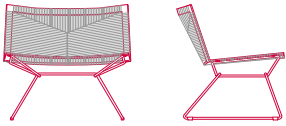

NEIL TWIST

LOW-BACKREST

no armrests

L75.2 D66 H71 cm seat H41.3 cm