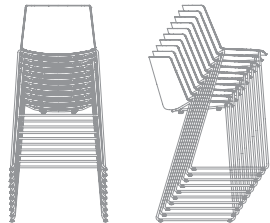

BASES

- . sled base in steel wire, painted matt white, matt graphite grey or chrome-plated; seat height available: 64 cm and 76 cm.
- . 4-legged base in solid oak with a natural, bleached or brown finish. Footrest in chromed steel for all color options. Seat height available: 64 cm and 76 cm.

STACKABILITY

- . Aïku stool: the sled version, in all configurations, is stackable, with a maximum stackability of 6 pcs. The trolley allows a stackability up to 10 PCS.
- . Aïku Soft stool: the sled version, in all configurations, is stackable, with a maximum stackability of 4 pcs, with under-seat for stacking.

AÏKU STOOL

WHITE OR BLACK SHELL

OPTIONS

STACKABILITY

sled base
L61 D55 H96 cm
seat H64 cm

x 6 The cart allows stacking up to 10 pcs.

sled base
L63 D55 H109 cm
seat H76 cm

x 6 The cart allows stacking up to 10 pcs.

4-legged oak base
L49 D55 H96 cm
seat H64 cm

4-legged oak base
L49 D55 H109 cm
seat H76 cm

AIKU SOFT STOOL

PADDED SHELL

OPTIONS

STACKABILITY

sled base
L61 D55 H96 cm
seat H64 cm

STACKABILITY: X4 with specific "stacking under-seat" accessory