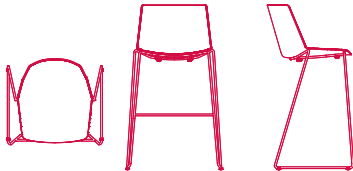

AÏKU STOOL

WHITE OR BLACK SHELL

OPTIONS

STACKABILITY

sled base
L61 D55 H96 cm
seat H64 cm

x 6 The cart allows stacking up to 10 pcs.

sled base
L63 D55 H109 cm
seat H76 cm

x 6 The cart allows stacking up to 10 pcs.

4-legged oak base
L49 D55 H96 cm
seat H64 cm

4-legged oak base
L49 D55 H109 cm
seat H76 cm

AIKU SOFT STOOL

PADDED SHELL

OPTIONS

STACKABILITY

sled base
L61 D55 H96 cm
seat H64 cm

STACKABILITY: X4 with specific "stacking under-seat" accessory