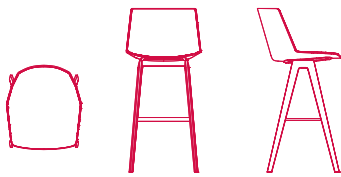

AÏKU STOOL

WHITE OR BLACK SHELL

OPTIONS

STACKABILITY

sled base
L61 D55 H96 cm
seat H64 cm

x 6 The cart allows stacking up to 10 pcs.

sled base
L63 D55 H109 cm
seat H76 cm

x 6 The cart allows stacking up to 10 pcs.

4-legged oak base
L49 D55 H96 cm
seat H64 cm

4-legged oak base
L49 D55 H109 cm
seat H76 cm

AIKU SOFT STOOL

PADDED SHELL

OPTIONS

STACKABILITY

sled base
L61 D55 H96 cm
seat H64 cm

STACKABILITY: X4 with specific "stacking under-seat" accessory