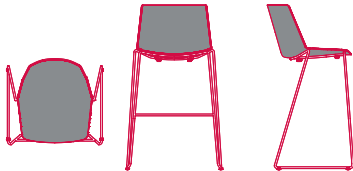

STACKABILITY

- . Aïku stool: the sled version, in all configurations, is stackable, with a maximum stackability of 6 pcs. The trolley allows a stackability up to 10 PCS.
- . Aïku Soft stool: the sled version, in all configurations, is stackable, with a maximum stackability of 4 pcs, with under-seat for stacking.

AÏKU STOOL

WHITE OR BLACK SHELL

OPTIONS

STACKABILITY

sled base
L61 D55 H96 cm
seat H64 cm

x 6 The cart allows stacking up to 10 pcs.

sled base
L63 D55 H109 cm
seat H76 cm

x 6 The cart allows stacking up to 10 pcs.

4-legged oak base
L49 D55 H96 cm
seat H64 cm

4-legged oak base
L49 D55 H109 cm
seat H76 cm

AIKU SOFT STOOL

PADDED SHELL

OPTIONS

STACKABILITY

sled base
L61 D55 H96 cm
seat H64 cm

STACKABILITY: X4 with specific "stacking under-seat" accessory

sled base
L63 D55 H109 cm
seat H76 cm

STACKABILITY: X4 specific "stacking under-seat" accessory

4-legged oak base
L49 D55 H96 cm
seat H64 cm

4-legged oak base
L49 D55 H109 cm
seat H76 cm

Finishing

The number in the dot corresponds to the number of colour/material finish.