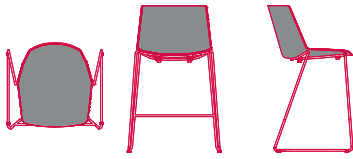

STACKABILITY

- . Aïku stool: the sled version, in all configurations, is stackable, with a maximum stackability of 6 pcs. The trolley allows a stackability up to 10 PCS.
- . Aïku Soft stool: the sled version, in all configurations, is stackable, with a maximum stackability of 4 pcs, with under-seat for stacking.

AÏKU STOOL

WHITE OR BLACK SHELL

OPTIONS

STACKABILITY

sled base
L61 D55 H96 cm
seat H64 cm

x 6 The cart allows stacking up to 10 pcs.

sled base
L63 D55 H109 cm
seat H76 cm

x 6 The cart allows stacking up to 10 pcs.

4-legged oak base
L49 D55 H96 cm
seat H64 cm

4-legged oak base
L49 D55 H109 cm
seat H76 cm

AIKU SOFT STOOL

PADDED SHELL

OPTIONS

STACKABILITY

sled base
L61 D55 H96 cm
seat H64 cm

STACKABILITY: X4 with specific "stacking under-seat" accessory

sled base
L63 D55 H109 cm
seat H76 cm

STACKABILITY: X4 specific "stacking under-seat" accessory

4-legged oak base
L49 D55 H96 cm
seat H64 cm

4-legged oak base
L49 D55 H109 cm
seat H76 cm

Finishing

The number in the dot corresponds to the number of colour/material finish.