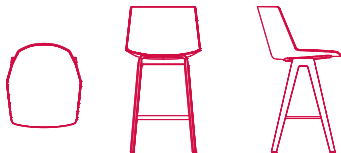

AÏKU STOOL

WHITE OR BLACK SHELL

OPTIONS

STACKABILITY

sled base
L61 D55 H96 cm
seat H64 cm

x 6 The cart allows stacking up to 10 pcs.

sled base
L63 D55 H109 cm
seat H76 cm

x 6 The cart allows stacking up to 10 pcs.

4-legged oak base
L49 D55 H96 cm
seat H64 cm

4-legged oak base
L49 D55 H109 cm
seat H76 cm

AIKU SOFT STOOL

PADDED SHELL

OPTIONS

STACKABILITY

sled base
L61 D55 H96 cm
seat H64 cm

STACKABILITY: X4 with specific "stacking under-seat" accessory