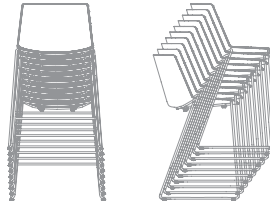

STACKABILITY

- . Aïku stool: the sled version, in all configurations, is stackable, with a maximum stackability of 6 pcs. The trolley allows a stackability up to 10 PCS.
- . Aïku Soft stool: the sled version, in all configurations, is stackable, with a maximum stackability of 4 pcs, with under-seat for stacking.

AÏKU STOOL

WHITE OR BLACK SHELL

OPTIONS

STACKABILITY

sled base
L61 D55 H96 cm
seat H64 cm

x 6 The cart allows stacking up to 10 pcs.

sled base
L63 D55 H109 cm
seat H76 cm

x 6 The cart allows stacking up to 10 pcs.

4-legged oak base
L49 D55 H96 cm
seat H64 cm

4-legged oak base
L49 D55 H109 cm
seat H76 cm

AIKU SOFT STOOL

PADDED SHELL

OPTIONS

STACKABILITY

sled base
L61 D55 H96 cm
seat H64 cm

STACKABILITY: X4 with specific "stacking under-seat" accessory

sled base
L63 D55 H109 cm
seat H76 cm

STACKABILITY: X4 specific "stacking under-seat" accessory

4-legged oak base
L49 D55 H96 cm
seat H64 cm

4-legged oak base
L49 D55 H109 cm
seat H76 cm

Finishing

The number in the dot corresponds to the number of colour/material finish.