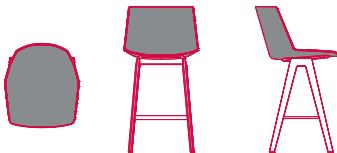

STACKABILITY

- . Aïku stool: the sled version, in all configurations, is stackable, with a maximum stackability of 6 pcs. The trolley allows a stackability up to 10 PCS.
- . Aïku Soft stool: the sled version, in all configurations, is stackable, with a maximum stackability of 4 pcs, with under-seat for stacking.

AÏKU STOOL

WHITE OR BLACK SHELL

OPTIONS

STACKABILITY

sled base
L61 D55 H96 cm
seat H64 cm

x 6 The cart allows stacking up to 10 pcs.

sled base
L63 D55 H109 cm
seat H76 cm

x 6 The cart allows stacking up to 10 pcs.

4-legged oak base
L49 D55 H96 cm
seat H64 cm

4-legged oak base
L49 D55 H109 cm
seat H76 cm

AIKU SOFT STOOL

PADDED SHELL

OPTIONS

STACKABILITY

sled base
L61 D55 H96 cm
seat H64 cm

STACKABILITY: X4 with specific "stacking under-seat" accessory

sled base
L63 D55 H109 cm
seat H76 cm

STACKABILITY: X4 specific "stacking under-seat" accessory

4-legged oak base
L49 D55 H96 cm
seat H64 cm

4-legged oak base
L49 D55 H109 cm
seat H76 cm

Finishing

The number in the dot corresponds to the number of colour/material finish.