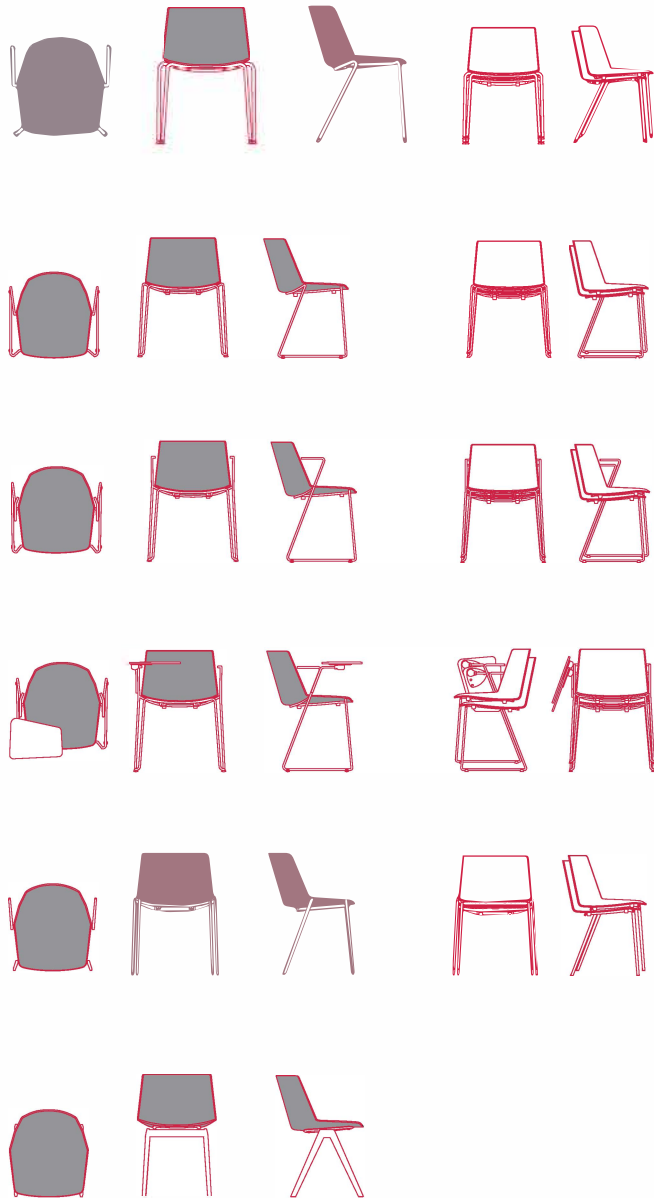

[WATCH THE 360° VIEW OF THE AÏKU SOFT](#)

PADDED SHELL

Injection moulded polypropylene body, cold moulded padding shaped and applied on the load-bearing piece. The cover is not removable and covers the armchair completely.

BASES

Bases available:

- . 4-legged round-shaped base in steel tube, painted matt white, matt graphite grey or chrome-plated.
- . Sled base in steel wire, painted matt white, matt graphite grey or chrome-plated.
- . Sled base in steel wire with armrests, painted matt white, matt graphite grey or chrome-plated.
- . Sled base in steel wire with armrests and table, painted matt white, matt graphite grey or chrome-plated. HPL 10mm thick table arm available in matt white or matt black.
- . 4-legged tapered base with injection-moulded tube in rectangular section, painted matt white, matt graphite grey or bright black chrome, nickel chrome, gold and pink gold.
- . 4-legged base in solid oak with a natural, bleached or brown finish.

ACCESSORIES

- Injection moulded under-seat for better stacking.
- Hook for Sled base: dedicated hooking system for seat alignment, made of stiff PA6 plastic, in the colours white and black.
- Hook for 4-legged base: dedicated hooking system for seat alignment, made of stiff PA6 plastic, in the colours white and black.
- Place marker: dedicated numbering system with magnet hook, in stiff PA6 plastic, in the colours white and black. For 4-legged round-shaped base and sled base.

PADDED SHELL

OPTIONS

4-legged round-shaped base
L57.6 D55 H78 cm
seat H46.7 cm

sled base
L59.2 D55 H78 cm
seat H46.7 cm

sled base with armrests
L59.2 D55 H78 cm
seat H46.7 cm

sled base with table
L62 D55 H78 cm
open table L62 P62 H78
seat H46.7 cm