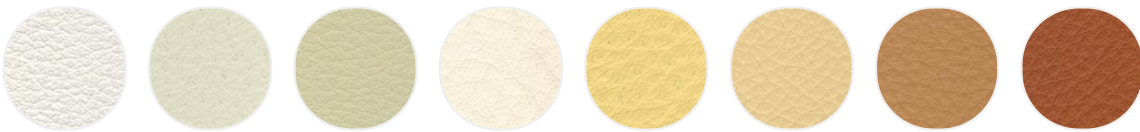

Leather

leather white R804   leather sand R814   leather beige R803   leather ivory R802   leather yellow R808   leather straw R811   leather apricot R801   leather rust R813