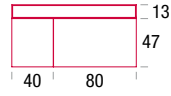

20.VENTI HOME

L120 D60 H81.5
Top H75