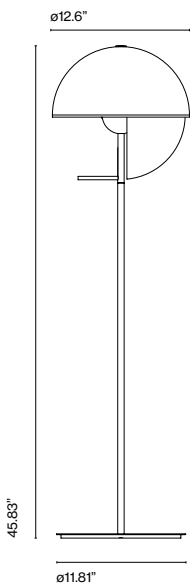

Theia Mathias Hahn

marset

CASA
DESIGN
GROUP

living
outdoor
contract

Theia P

Theia P
LED SMD 7,8W 700mA
2700K 1066lm (included)

Black electrical cord

Base and stem in lacquered iron. Dissipater in lacquered aluminium with built-in switch. Vertical semi-sphere made of lacquered spun metal, with the interior in white, and a transparent smoked shade in thermoformed methacrylate.

- White
- Black

cULus Dry locations only dimmable*

* 3 positions dimmer

- [Download](#) Assembly Instructions
- [Download](#) 2D
- [Download](#) 3D

Range

info@marset.com
www.marset.com