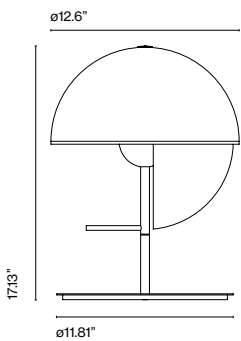

Theia

Mathias Hahn

marset

CASA
DESIGN
GROUP

living
outdoor
contract

Theia M

Theia M

LED SMD 7,8W 700mA 2700K
1066lm (included)

Black electrical cord

Base and stem in lacquered iron. Dissipater in lacquered aluminum with built-in switch. Vertical semi-sphere made of lacquered spun metal, with the interior in white, and a transparent smoked shade in thermoformed methacrylate.

- White
- Black

cULus Dry locations only dimmable*
* 3 positions dimmer

- [Download](#) Assembly Instructions
- [Download](#) 2D
- [Download](#) 3D

Range

info@marset.com
www.marset.com

From light to shadow with a single gesture. Theia has two faces: to discover them, simply swivel the fixture around its central axis. It can be pointed towards you for use as a reading lamp, or towards an object or a wall, creating a subtle, indirect light that immediately warms the atmosphere.