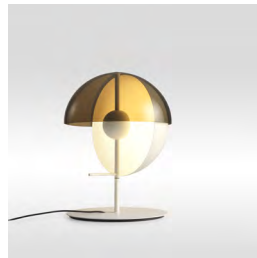

Theia

Mathias Hahn

marset

CASA
DESIGN
GROUP

living
outdoor
contract

Theia M

Theia M

LED SMD 7,8W 700mA 2700K
1066lm (included)

Black electrical cord

Base and stem in lacquered iron. Dissipater in lacquered aluminum with built-in switch. Vertical semi-sphere made of lacquered spun metal, with the interior in white, and a transparent smoked shade in thermoformed methacrylate.

- White
- Black

cULus Dry locations only dimmable*
* 3 positions dimmer

- [Download](#) Assembly Instructions
- [Download](#) 2D
- [Download](#) 3D

Range

info@marset.com
www.marset.com

From light to shadow with a single gesture. Theia has two faces: to discover them, simply swivel the fixture around its central axis. It can be pointed towards you for use as a reading lamp, or towards an object or a wall, creating a subtle, indirect light that immediately warms the atmosphere.