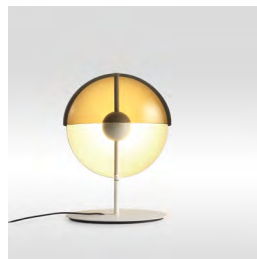

Theia

Mathias Hahn

marset

CASA
DESIGN
GROUP

living
outdoor
contract

Theia M

Theia M

LED SMD 7,8W 700mA 2700K
1066lm (included)

Black electrical cord

Base and stem in lacquered iron. Dissipater in lacquered aluminum with built-in switch. Vertical semi-sphere made of lacquered spun metal, with the interior in white, and a transparent smoked shade in thermoformed methacrylate.

- White
- Black

cULus Dry locations only dimmable*
* 3 positions dimmer

- [Download](#) Assembly Instructions
- [Download](#) 2D
- [Download](#) 3D

Range

info@marset.com
www.marset.com

From light to shadow with a single gesture. Theia has two faces: to discover them, simply swivel the fixture around its central axis. It can be pointed towards you for use as a reading lamp, or towards an object or a wall, creating a subtle, indirect light that immediately warms the atmosphere.