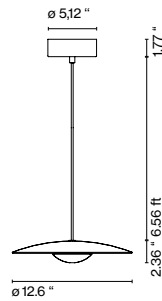

LED-Ginger 32