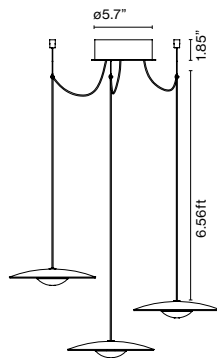

dimmable*

* Phase cut dimmer leading and trailing edge

- [Download](#) Assembly Instructions
- [Download](#) Photometric Data
- [Download](#) 2D
- [Download](#) 3D

Range

LED-Ginger 20

LED-Ginger 20x3

LED-Ginger 20x3: Canopy accessory