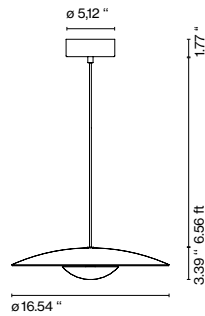

LED-Ginger 42