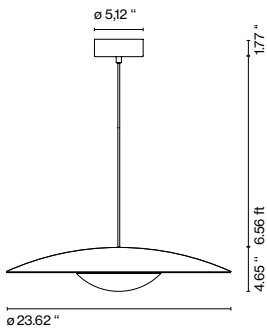

LED-Ginger 60