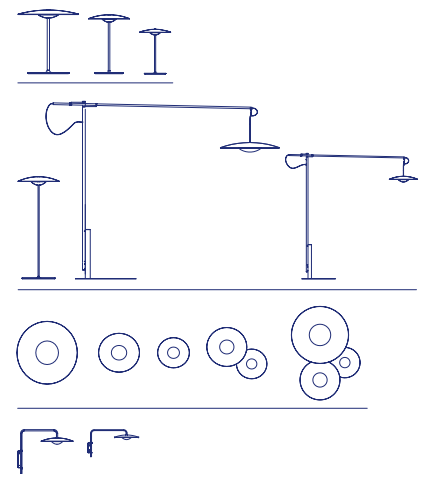

dimmable*

* Phase cut dimmer leading and trailing edge

- [Download](#) Assembly Instructions
- [Download](#) Photometric Data
- [Download](#) 2D
- [Download](#) 3D

Range

LED-Ginger 20

LED-Ginger 20x3

LED-Ginger 20x3: Canopy accessory

** Only LED-Ginger 20x3 version

Pressed wood diffuser of 4 mm in natural oak or wenge. Injected and lacquered black metal matte aluminum dissipater.

Dry locations only

dimmable**

** 0-10V / Phase cut dimmer leading and trailing edge (Only 120V)

- [Download](#) Assembly Instructions
- [Download](#) Photometric Data
- [Download](#) 2D
- [Download](#) 3D

Range

Watch the video

info@marset.com
www.marset.com

How LED-Ginger illuminates