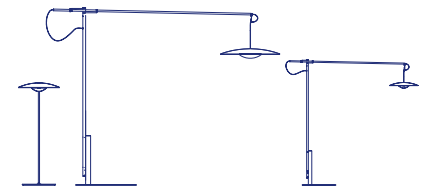

Black electrical cord

Watch the video
info@marset.com
www.marset.com

Pressed wood diffuser of 0.16" in natural oak or wenge. Injected and lacquered black metal matte aluminum dissipater.

Dry locations only

dimmable*

* Phase cut dimmer leading and trailing edge

- [Download](#) Assembly Instructions
- [Download](#) Photometric Data
- [Download](#) 2D
- [Download](#) 3D

Range

LED-Ginger 20

LED-Ginger 20x3

LED-Ginger 20x3: Canopy accessory