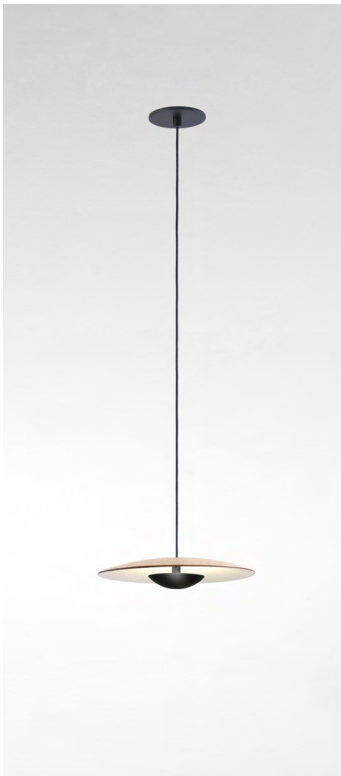

LED-Ginger

Joan Gaspar

marset

CASA
DESIGN
GROUP

living
outdoor
contract

LED-Ginger 60

LED-Ginger 42

LED-Ginger 32

Black electrical cord

Watch the video
info@marset.com
www.marset.com

Pressed wood diffuser of 0.16" in natural oak or wenge. Injected and lacquered black metal matte aluminum dissipater.

Dry locations only

dimmable*

* Phase cut dimmer leading and trailing edge

- [Download](#) Assembly Instructions
- [Download](#) Photometric Data
- [Download](#) 2D
- [Download](#) 3D

Range

LED-Ginger 20

LED-Ginger 20x3

LED-Ginger 20x3: Canopy accessory

** Only LED-Ginger 20x3 version

Pressed wood diffuser of 4 mm in natural oak or wenge. Injected and lacquered black metal matte aluminum dissipater.

Dry locations only

dimmable**

** 0-10V / Phase cut dimmer leading and trailing edge (Only 120V)