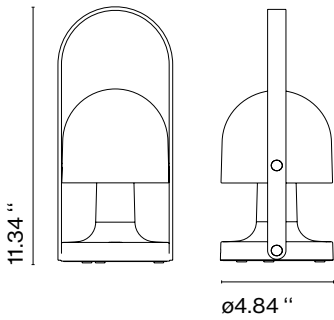

FollowMe

Rocking opal diffuser and white matte polycarbonate body. Plywood handle with natural oak veneer, brass switch and construction details.

reddot award 2016
winner lighting design

FollowMe

LED 3.2W Warm light 240lm (included)

120 V - 60 Hz

● White-Oak

Battery:

5 hours in peak power
10 hours in half power
20 hours in a quarter power

Battery charging time: 10h.

Dimmer*

Dry locations only

*3 positions dimmer

[Download](#) Assembly Instructions

[Download](#) Photometric Data

[Download](#) 2D

[Download](#) 3D

Watch the video
info@marset.com
www.marset.com