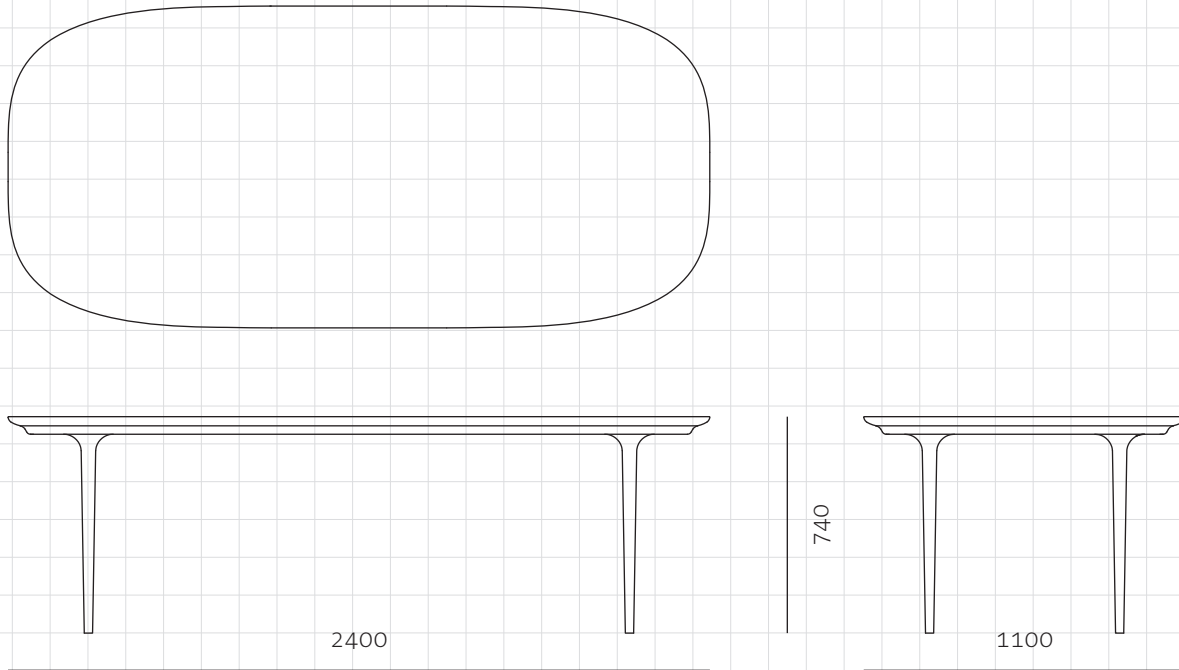

Lunar Dining Table W2400

CODE

LN-T410-2400

DIMENSIONS

W2400 x D1100 x H740mm

NET WEIGHT

55 kg

ENVIRONMENT

Indoor

MATERIALS

Solid wood legs, Veneer laminate top

*Please refer to website or contact your local representative for complete material swatches.

SHIPPING

Package	Knock Down		
Package Qty	2 pcs/box		
Packaging	Measurement (mm)	Volume (cbm)	Gross Weight (kg)
FCL	W2500 x D1200 x H155	0.47	58.0
	W429 x D429 x H805	0.15	13.0
LCL/AIR	W2540 x D1240 x H245	0.77	95.0
	W429 x D429 x H805	0.15	13.0