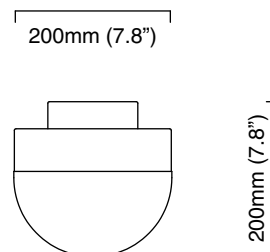

# LUCID 200 WALL

<b>finish</b>	honed alabaster oxidised silvered brass base satin brass wall box
<b>bulbs</b>	240v - 1 x LED E14 - 8w max 120v - 1 x LED E14 - 8w max (no bulbs supplied)
<b>weight</b>	4kg (9 lbs)
<b>designer</b>	Michaël Verheyden
<b>certification</b>	CE compliant

## mounting plate dimensions