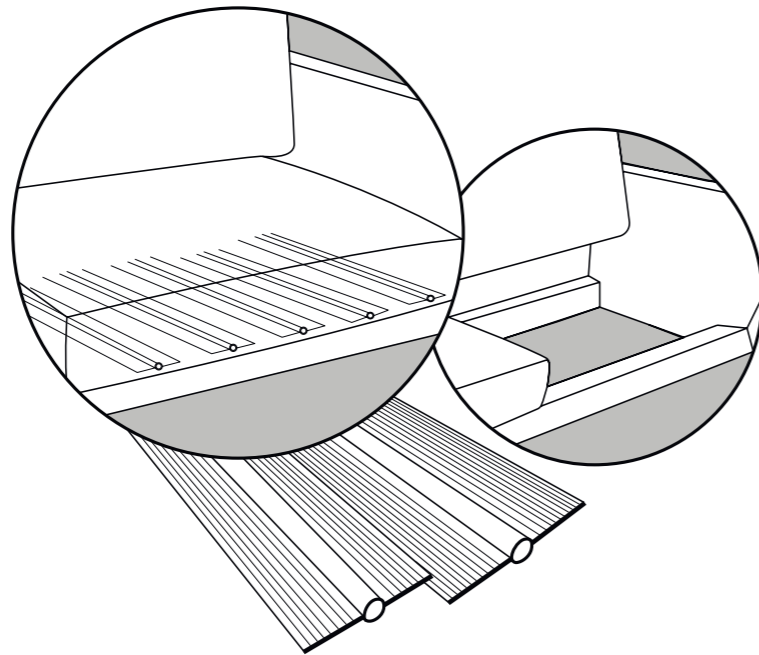

City Long island

Método de suspensión con lamas Slatted support system

Método de suspensión con lamas de polipropileno reforzadas con fibra de vidrio. Material 100% reciclado.

Estas dos colecciones, City & Long Island, cuentan con el método de lamas GOODSIDE. Se trata de un método de suspensión con lamas que se combinan con espuma. Las lamas se insertan entre dos capas de espuma cortada consiguiendo así mayor resistencia.

Se trata de un material absolutamente higiénico ya que no absorbe humedad y se puede limpiar con detergentes de limpieza normales sin dañar la superficie.

Los listones GOODSIDE resistentes a la intemperie permiten el uso en exteriores durante todo el año.

Los cojines con este sistema llevan siempre incluida la funda impermeable.

Method of suspension with fibreglass-reinforced polypropylene slats. 100% recycled material.

These two collections, City & Long Island, feature the GOODSIDE slat method. It is a suspension solution that uses slats combined with foam. The slats are inserted between two layers of cut foam for increased strength.

This is an absolutely hygienic material as it does not absorb moisture and can be cleaned with normal cleaning detergents without damaging the surface.

Weatherproof GOODSIDE slats can be used outdoors all year round.

With this system, the cushions always include a waterproof cover.