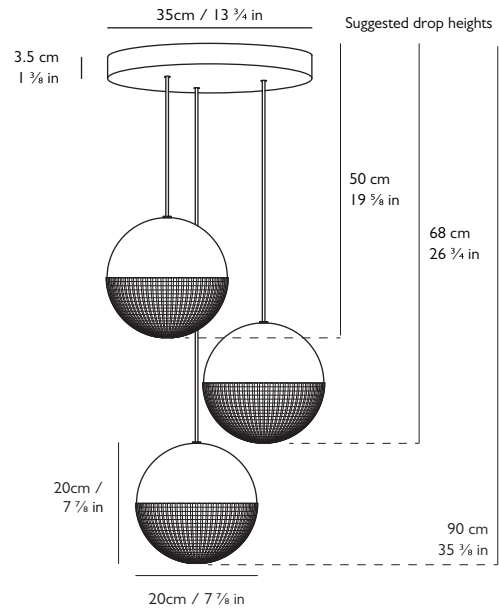

LEE BROOM

LITTLE LENS FLAIR CHANDELIER 3 PIECE

PRODUCT DETAILS

Name

Little Lens Flair Chandelier 3 Piece

Finish & Product Code 110-130v 220-240v

Matte Black ● LLF0131 LLF0031

Brushed Brass ● LLF0130 LLF0030

Materials

Steel, transparent polycarbonate

Illumination 110-130v

13.5w, 2700k, 750 lumen

Bulb: E26, 4.5w LED, 350 lumen, 15k hrs (3x supplied), CRI 80

Illumination 220-240v

15w, 2700k, 1100 lumen

Bulb: E27, 5w LED, 470 lumen, 15k hrs (3x supplied), CRI 80

3 x H 20cm x Dia 20cm / H 7 7/8 in x Dia 7 7/8 in

Suspension

Length: 3 x 300cm / 78 3/4 in

Adjustable cord

Black or gold fabric outer

Ceiling Plate / Canopy

H 3.5cm x Dia 35cm / H 1 3/8 in x Dia 13 3/4 in

Round steel matching matte black or brushed brass finish