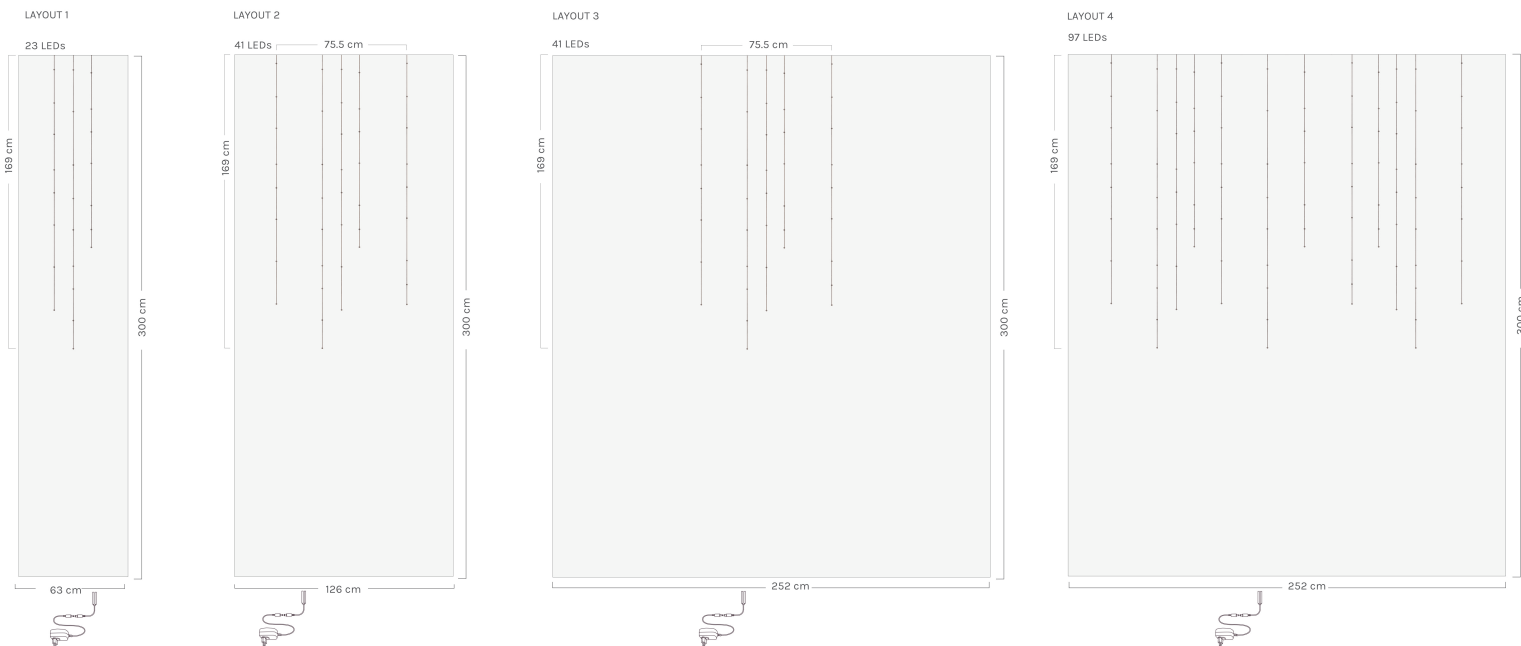

Light Lines LED Wallpaper

Meystyle

The gentle symmetry of cascading lines and lights adds a sense of harmonious and beautiful proportion to the contemporary interior. This design will work in any interior, it has a dramatic presence without imposing its style.

In daylight or night time this elegant feature is sure to brighten your space. When used as the only light the 23 LEDs provide very subtle ambient lighting around the wall in full darkness. 41 LEDs will allow you to move around an average-sized room comfortably without the need for another light source. 97 LEDs will form a dramatic feature on your wall. Please note that LEDs give dispersed light not suitable for tasks that require precise visual attention such as reading.