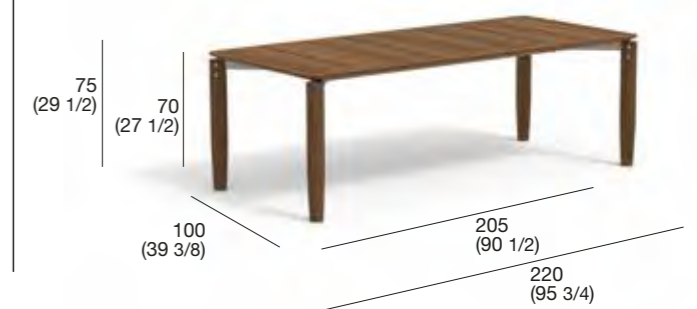

LEVANTE 022 Table

design PIERO LISSONI

DESCRIPTION Dining table for outdoor use.

STRUCTURE Teak wood

TOP Teak wood

WEIGHT
59 kg

STORAGE COVER Available.

STRUCTURE