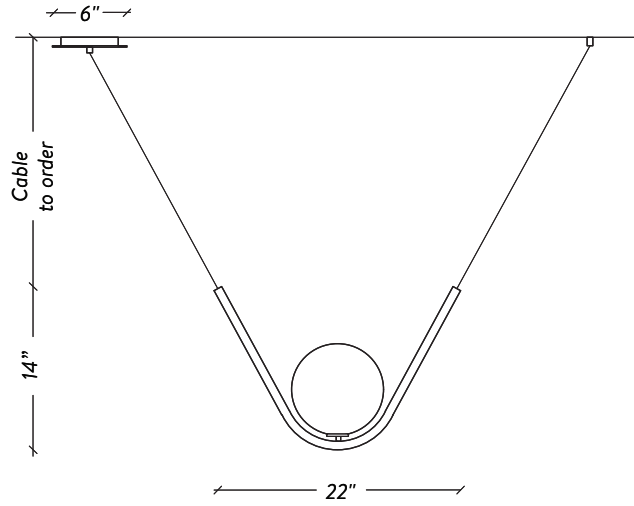

LAROSE
GUYON

PERLE 1

OFF CENTER CANOPY / TO ORDER

CANOÉE DÉCENTRÉE / À COMMANDER

CENTERED CANOPY / TO ORDER

CANOÉE CENTRÉE / À COMMANDER

LAROSE
GUYON

HANDMADE
IN CANADA

CASA
DESIGN
GROUP

living
outdoor
contract

SPÉCIFICATIONS

DIMENSIONS

22" x 8" x 14" H / 10 lb

CABLES

Lenght to order / 4FT included (adjustable)

Longueur à commander / 4Pi inclus (ajustable)