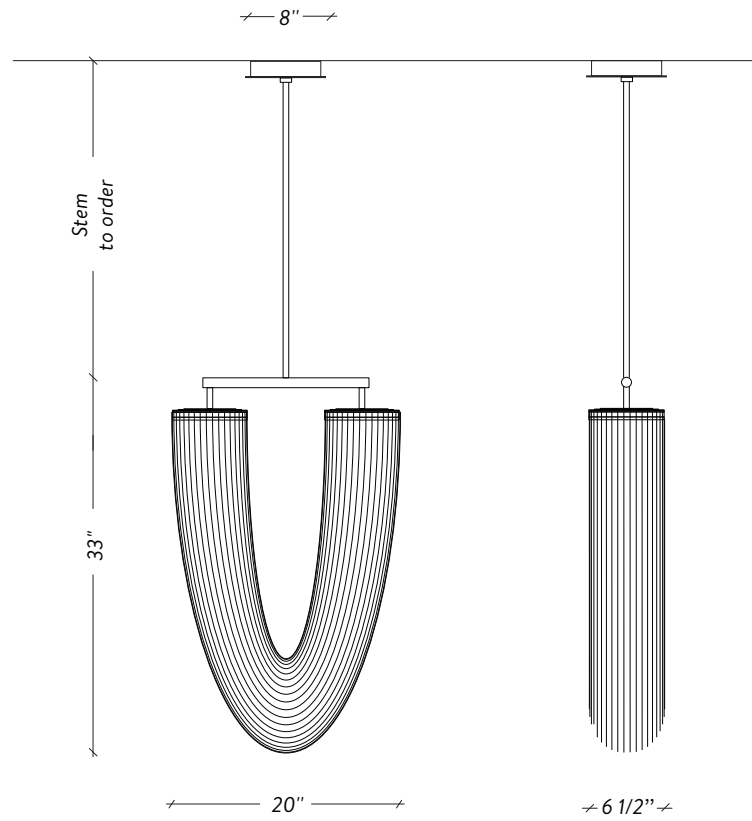

OTÉRO SMALL

LAROSE
GUYON

HANDMADE
IN CANADA

CASA
DESIGN
GROUP | living
outdoor
contract