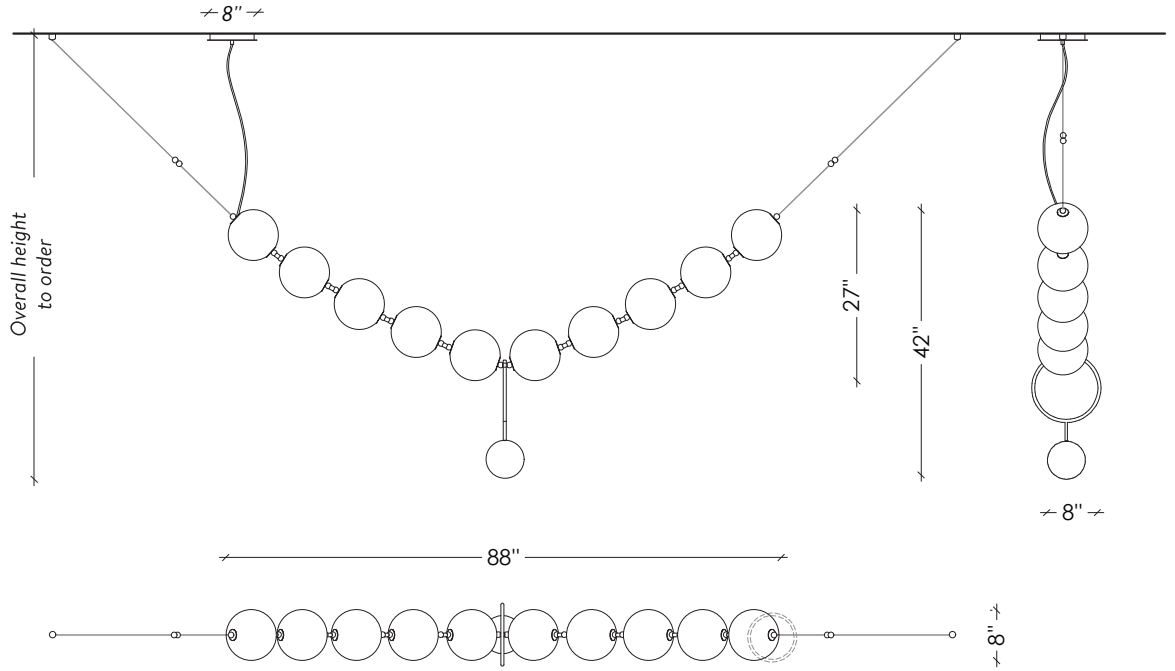

COCO
CONFIGURATION 03

LAROSE
GUYON

HANDMADE
IN CANADA

CASA
DESIGN
GROUP | living
outdoor
contract