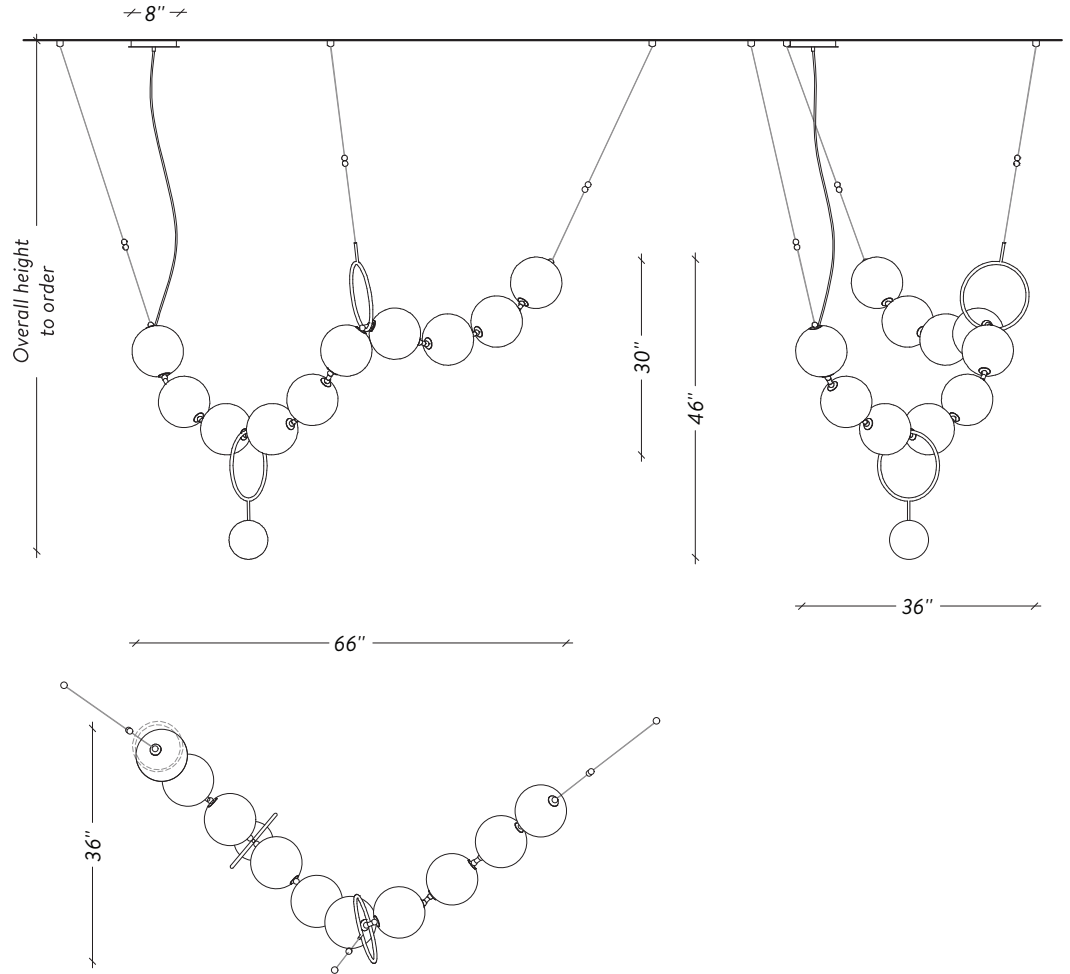

LAROSE
GUYON

COCO
CONFIGURATION 01

LAROSE
GUYON

HANDMADE
IN CANADA

CASA
DESIGN
GROUP | living
outdoor
contract

COCO

CONFIGURATION 02

LAROSE
GUYON

HANDMADE
IN CANADA

CASA
DESIGN
GROUP | living
outdoor
contract

SPÉCIFICATIONS

DIMENSIONS

Configuration 01
66" x 36" x 46" H - 35 lbs

Configuration 02
54" x 32" x 22" H - 35 lbs

Configuration 03
88" x 8" x 42" H - 35 lbs

Configuration 04
32" x 8" x 82" H - 35 lbs

LEAD TIME / DÉLAIS DE PRODUCTION

12 - 14 weeks / 12 - 14 semaines

CERTIFICATION

UL listed for Canada and USA
Certifié UL pour le Canada et E-U

CABLES

Not adjustable / Overall length to order
Non ajustable / Longueur totale à la commande

SHADE / DIFFUSEUR

8" H and blown glass ball
Globe 8" de verre soufflé à la main

SOURCE

Dimmable LED / DEL dimmable
120V / 0- 10V Upon Request Sur demande
2700K (Dim-to-Warm 2200K to 2700K)
2880 Lumens - 40W - 50000h