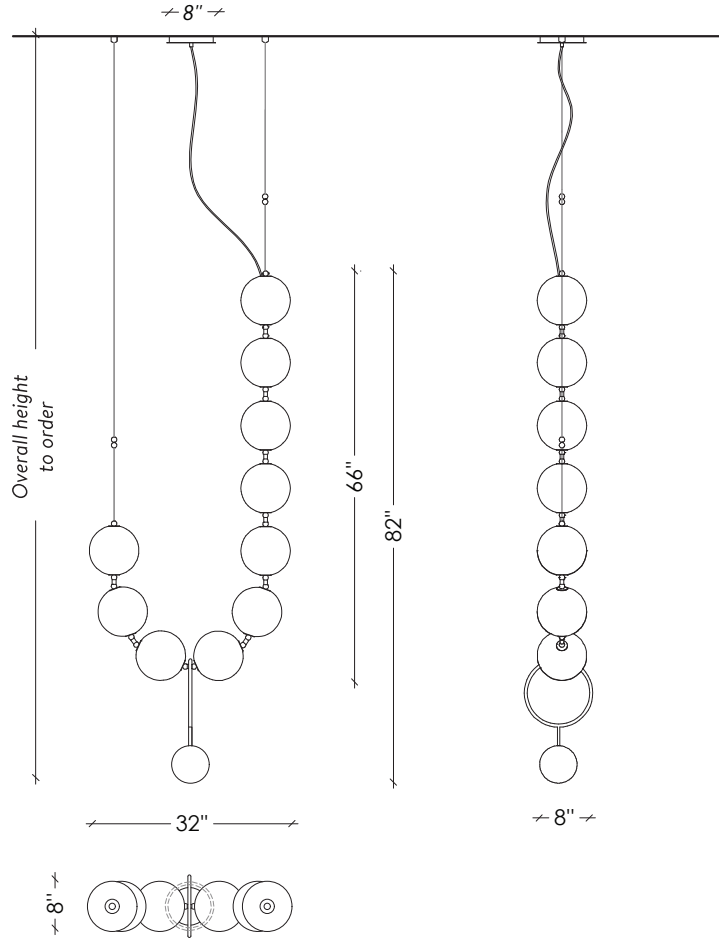

HANDMADE
IN CANADA

CASA
DESIGN
GROUP | living
outdoor
contract

COCO
CONFIGURATION 03

LAROSE
GUYON

HANDMADE
IN CANADA

CASA
DESIGN
GROUP | living
outdoor
contract

COCO
CONFIGURATION 04

LAROSE
GUYON

HANDMADE
IN CANADA

CASA
DESIGN
GROUP | living
outdoor
contract

SPÉCIFICATIONS

DIMENSIONS

Configuration 01
66" x 36" x 46" H - 35 lbs

Configuration 02
54" x 32" x 22" H - 35 lbs

Configuration 03
88" x 8" x 42" H - 35 lbs

Configuration 04
32" x 8" x 82" H - 35 lbs

LEAD TIME / DÉLAIS DE PRODUCTION

12 - 14 weeks / 12 - 14 semaines

CERTIFICATION

UL listed for Canada and USA
Certifié UL pour le Canada et E-U

CABLES

Not adjustable / Overall length to order
Non ajustable / Longueur totale à la commande

SHADE / DIFFUSEUR

8" H and blown glass ball
Globe 8" de verre soufflé à la main

SOURCE

Dimmable LED / DEL dimmable
120V / 0- 10V Upon Request Sur demande
2700K (Dim-to-Warm 2200K to 2700K)
2880 Lumens - 40W - 50000h