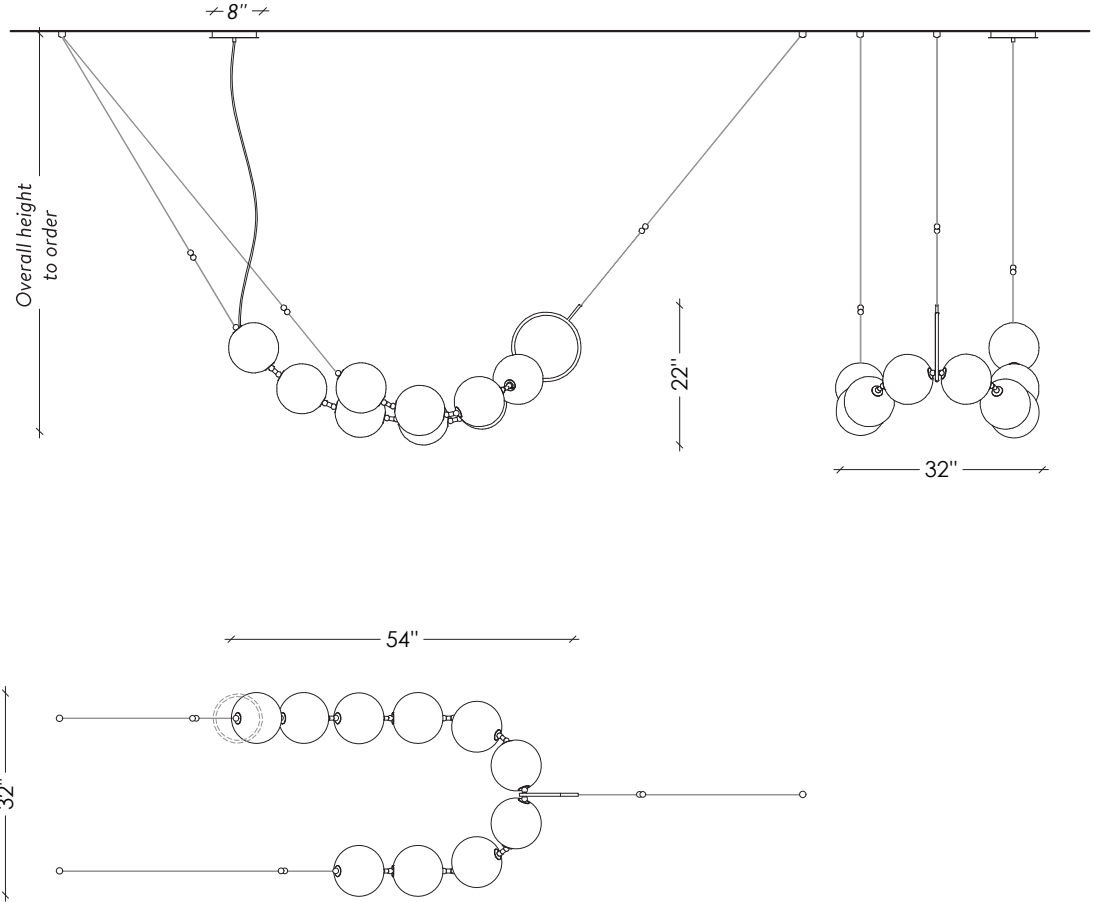

LAROSE
GUYON

COCO
CONFIGURATION 01

LAROSE
GUYON

HANDMADE
IN CANADA

CASA
DESIGN
GROUP | living
outdoor
contract

COCO

CONFIGURATION 02

LAROSE
GUYON

HANDMADE
IN CANADA

CASA
DESIGN
GROUP | living
outdoor
contract

SPÉCIFICATIONS

DIMENSIONS

Configuration 01
66" x 36" x 46" H - 35 lbs

Configuration 02
54" x 32" x 22" H - 35 lbs

Configuration 03
88" x 8" x 42" H - 35 lbs

Configuration 04
32" x 8" x 82" H - 35 lbs

LEAD TIME / DÉLAIS DE PRODUCTION

12 - 14 weeks / 12 - 14 semaines

CERTIFICATION

UL listed for Canada and USA
Certifié UL pour le Canada et E-U

CABLES

Not adjustable / Overall length to order
Non ajustable / Longueur totale à la commande

SHADE / DIFFUSEUR

8" H and blown glass ball
Globe 8" de verre soufflé à la main

SOURCE

Dimmable LED / DEL dimmable
120V / 0- 10V Upon Request Sur demande
2700K (Dim-to-Warm 2200K to 2700K)
2880 Lumens - 40W - 50000h