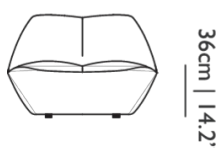

Detailing

Connect the chairs in a line, u-shape, circle, etc. Endless combinations for a chair that adapts to your space effortlessly.

Colours

CAT IV

Divina 3, 623

Kiss Lounge Chair

Dimensions

106cm | 41.7"

Product

WIDTH 106cm | 41.7"

HEIGHT 74cm | 29.1"

DEPTH 85cm | 33.5"

WEIGHT NETTO 20kg |
44.09lbs

Packaging

WIDTH 101cm | 39.8"

HEIGHT 83cm | 32.7"

CUBAGE 1.01m³ | 35.82ft³

LENGTH 121cm | 47.6"

WEIGHT 32.5kg | 71.65lbs

Technical

MATERIAL

Wooden frame, foam

SEAT DEPTH

58cm | 22.8"

SEAT HEIGHT

39cm | 15.4"

SEAT WIDTH

106cm | 41.7"

WEIGHT CAPACITY

120kg | 264.55lbs

SEAT DEPTH 2

49cm | 19.3"