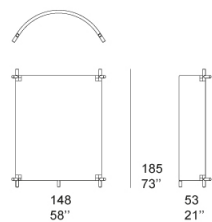

Kiori

design : Francesco Rota

CA216H
high screen