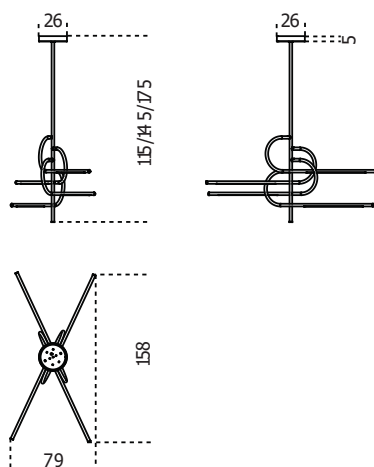

Key-to-Heaven Fix

2023

Hanging lamp with LED light (not dimmable). Dark burnished metal structure with 4 arms. Available in three standard heights.

Cm (L x W x H)

158 x 79 x 115

158 x 79 x 145

158 x 79 x 175