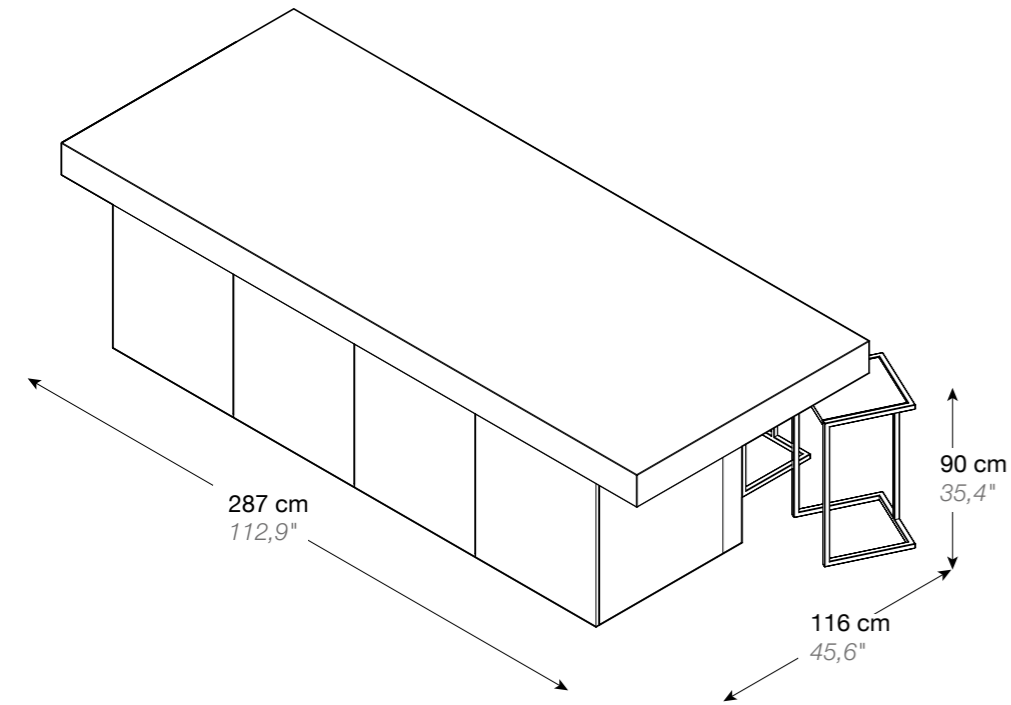

KAUAI ISLAND PRO

ISLA KAUAI PRO

STANDARD CONFIGURATION

Countertop & Back panel

Encimera & Panel trasero

DIMENSIONS / DIMENSIONES

287 x 116 x 90H cm / 112,9" x 46,6" x 36,4H"

MATERIAL / MATERIAL