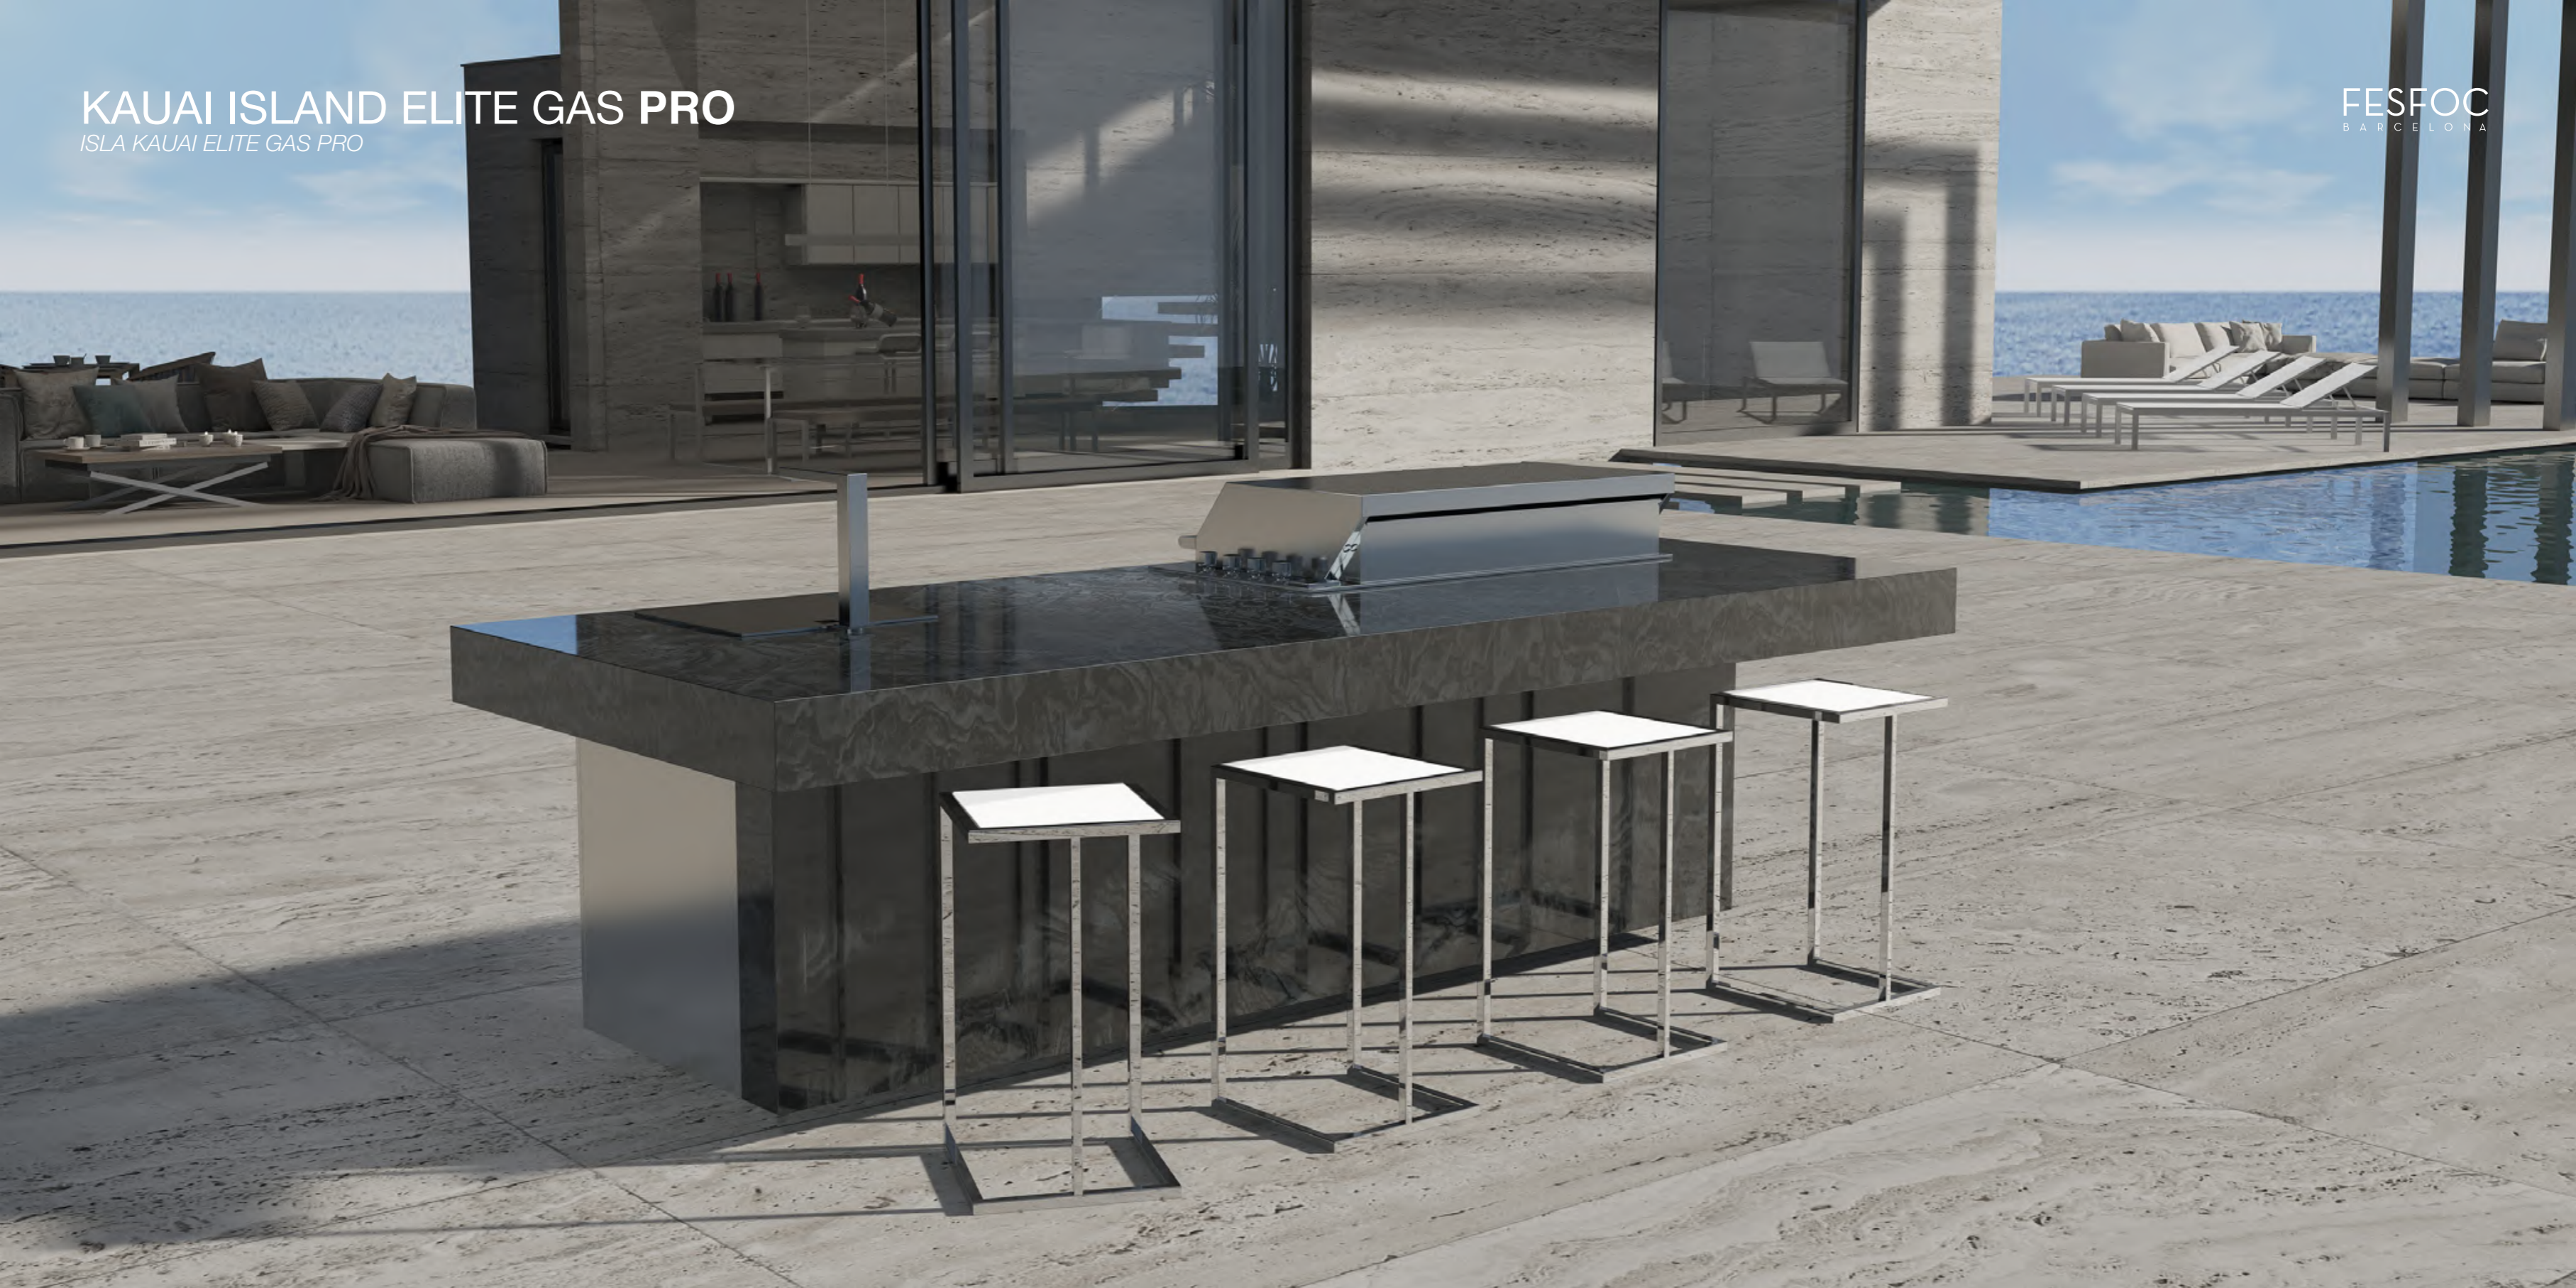

KAUAI ISLAND ELITE GAS PRO

ISLA KAUAI ELITE GAS PRO

FESFOC
BARCELONA