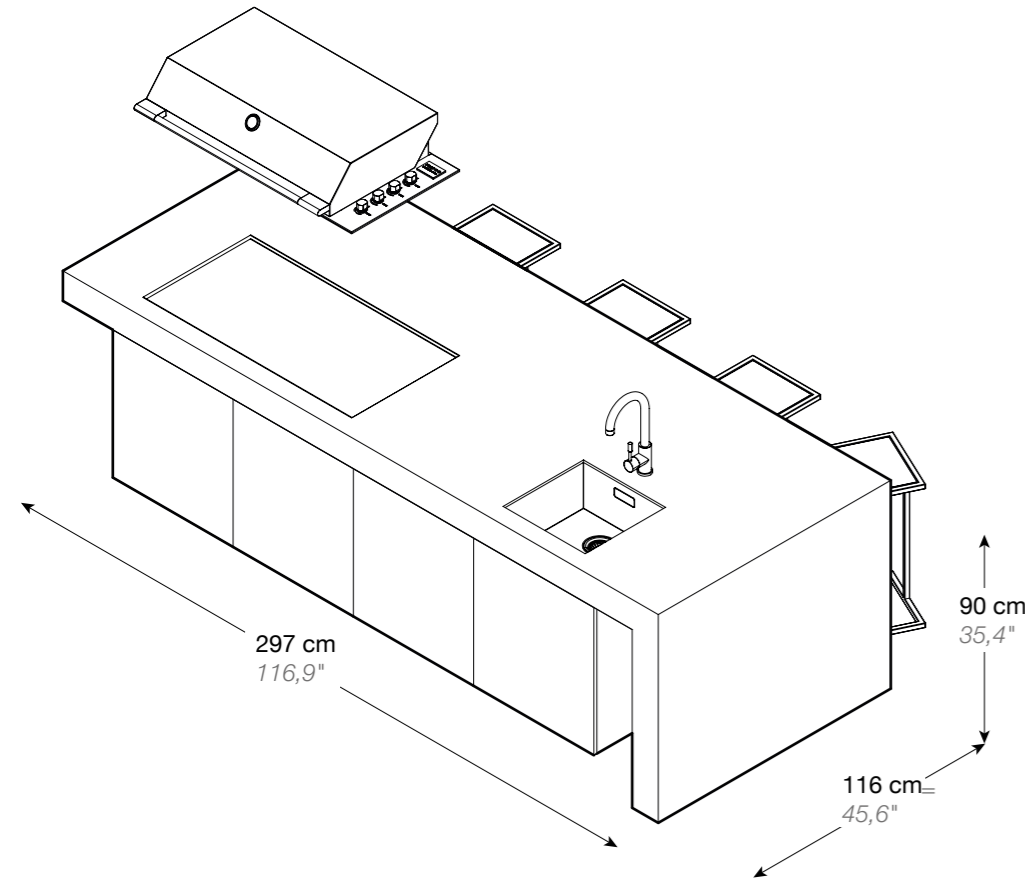

FESFOC
BARCELONA

KAUAI ISLAND ELITE GAS

ISLA KAUAI ELITE GAS

STANDARD CONFIGURATION

Countertop, Side leg & Back panel

Encimera, pata lateral & Panel trasero

DIMENSIONS / DIMENSIONES

297 x 116 x 90H cm / 116,9" x 46,6" x 36,4H"