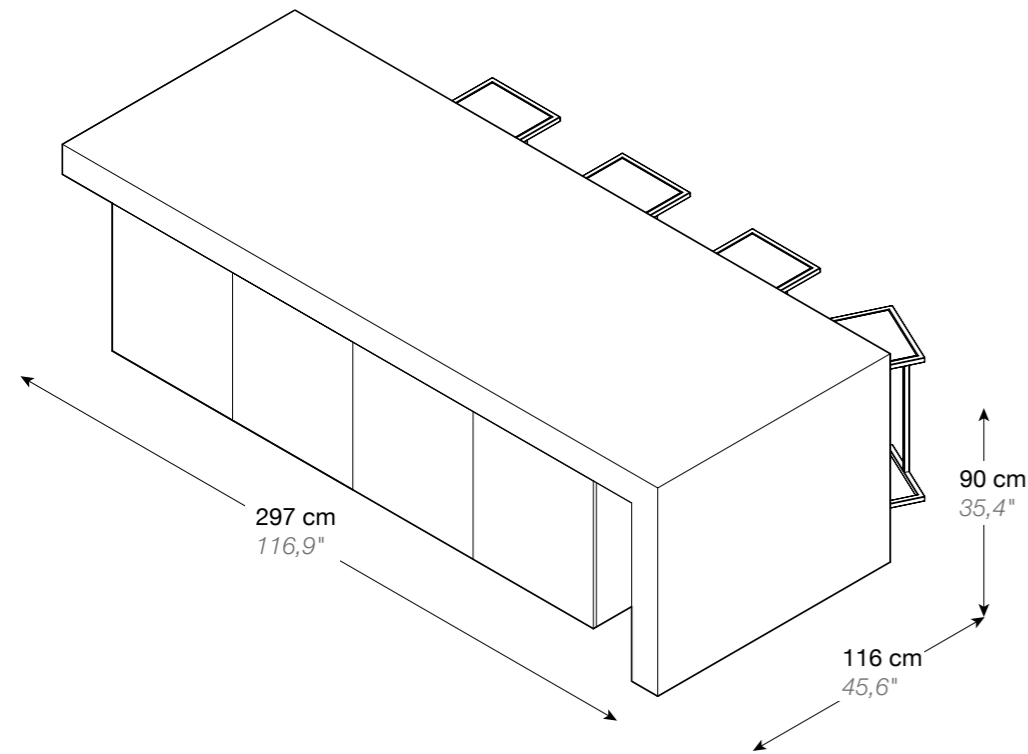

KAUAI ISLAND

ISLA KAUAI

STANDARD CONFIGURATION

Countertop, Side leg & Back panel

Encimera, pata lateral & Panel trasero

DIMENSIONS / DIMENSIONES

297 x 116 x 90H cm / 116,9" x 46,6" x 36,4H"

MATERIAL / MATERIAL