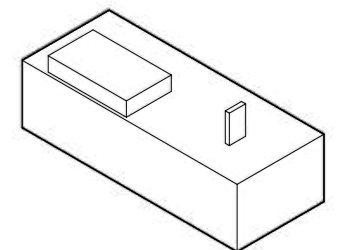

KAUAI ISLAND GAS PRO

ISLA KAUAI GAS PRO

STANDARD CONFIGURATION

Countertop & Back panel

Encimera & Panel trasero

DIMENSIONS / DIMENSIONES

287 x 116 x 90H cm / 112,9" x 46,6" x 36,4H"

MATERIAL / MATERIAL