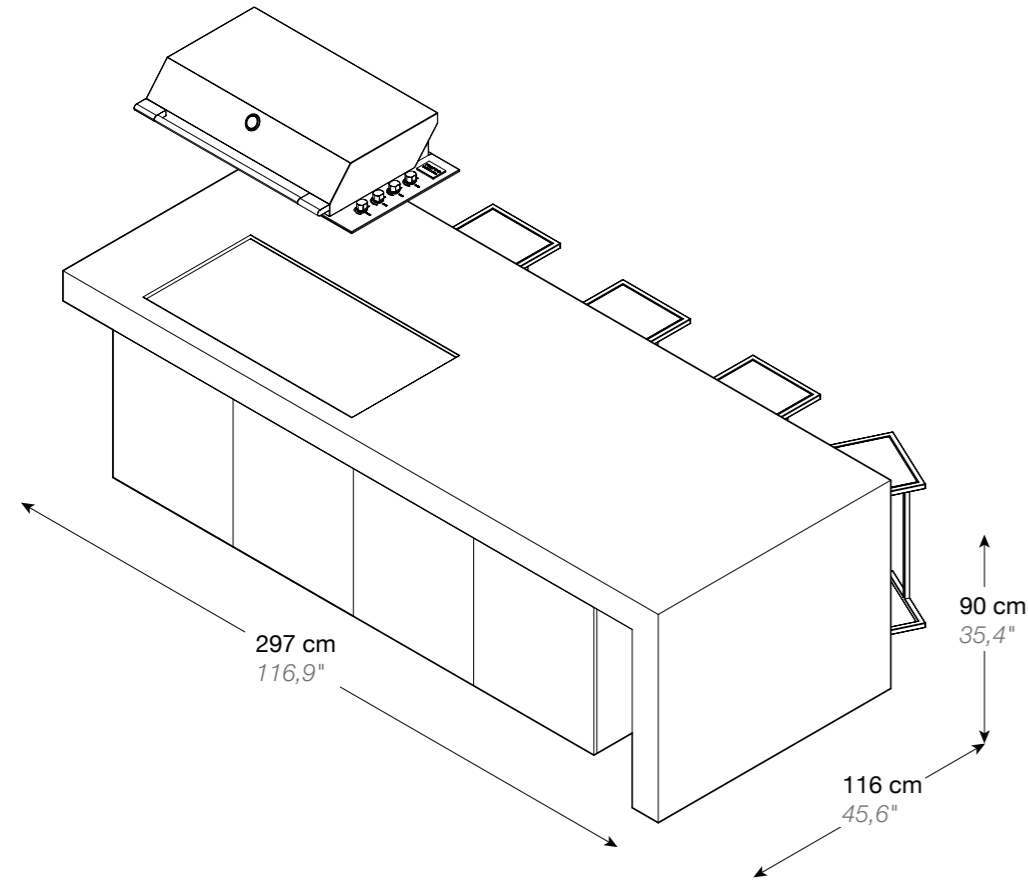

Encimera, pata lateral & Panel trasero

DIMENSIONS / DIMENSIONES

297 x 116 x 90H cm / 116,9" x 46,6" x 36,4H"

MATERIAL / MATERIAL

 **Stainless Steel Countertop**
Encimera de Acero Inoxidable
REF. 17031 0001