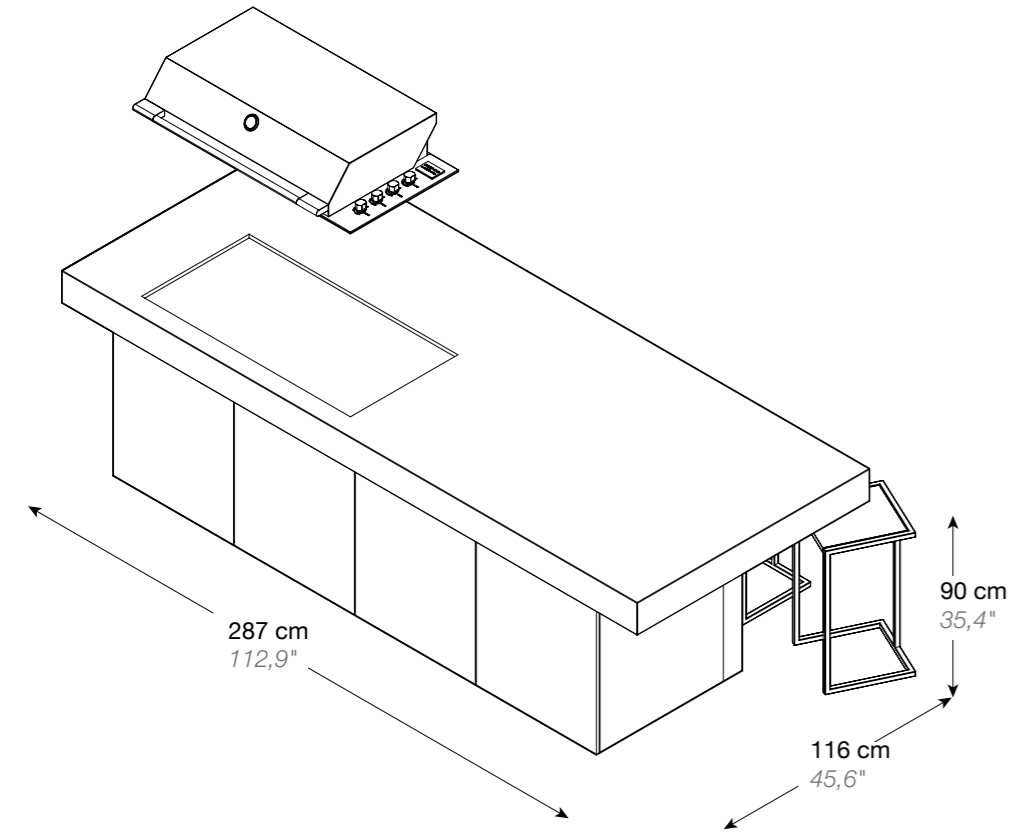

KAUAI ISLAND GAS PRO

ISLA KAUAI GAS PRO

STANDARD CONFIGURATION

Countertop & Back panel

Encimera & Panel trasero

DIMENSIONS / DIMENSIONES

287 x 116 x 90H cm / 112,9" x 46,6" x 36,4H"

MATERIAL / MATERIAL