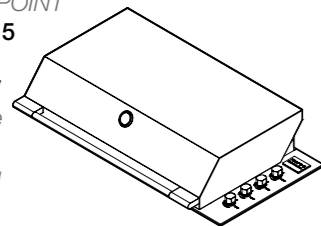

GRILL / PARRILLAS

GRILL GAS POINT
MÓDULO GAS POINT
REF. 10041 0015

Stainless steel /
Acero inoxidable
Satin / Satinado
187 Lbs / 85 Kg