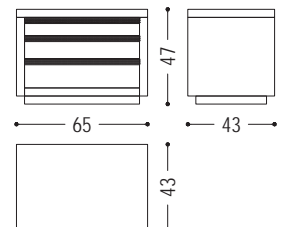

Night table in veneered blockboard, with 3 drawers with fronts in solid wood and assembled with traditional dovetail joints.

STANDARD VERSION: DRAWERS WITH GROOVED HANDLES IN THE FRONTS, ON METAL RUNNERS

CODE	SIZE	A1	A2
KYOTO 5	W.65 x D.43 x H.47	■	■

AVAILABLE FINISHES:

A1: walnut without knots, walnut with knots

A2: oak without knots, oak with knots, cherry, maple

WOOD

A1

walnut without knots

walnut with knots