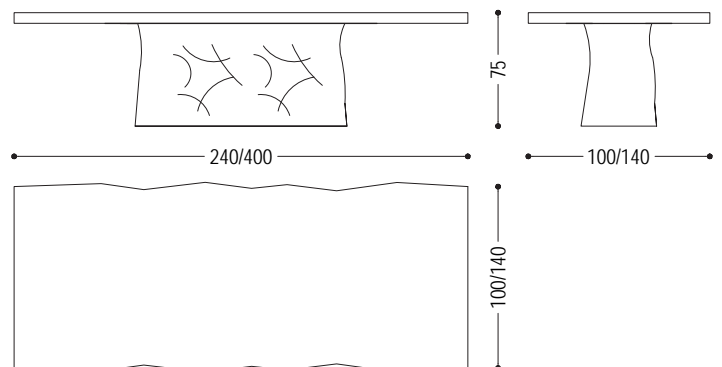

Table with top in solid Kauri, with sculptural base made of steel sheets forged by the internationally renowned artist Helidon Xhixha.

| CODE | SIZE | A10 |
|--------------------------|---------------------------|-----|
| KAURI RIFLESSI MILLENARI | KAURI SLAB TO BE SELECTED | ■ |

AVAILABLE FINISHES:
A10: kauri

Kauri top drawing for illustrative purposes only

WOOD

A10

kauri