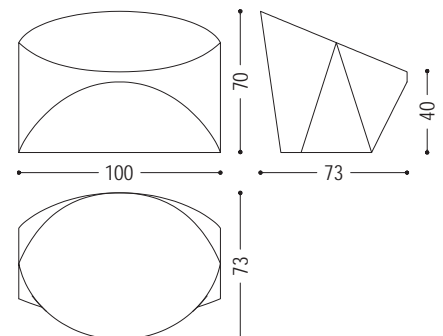

Armchair made from a single block of scented cedar. A sculptured monolith with an enveloping form and continuous line from the seat to the back.

CODE	SIZE	A7	A9
KAIRO	W.100 x D.73 x H.40/70	■	■

AVAILABLE FINISHES:

A7: cedar

A9: cedar contract finish, vulcano cedar