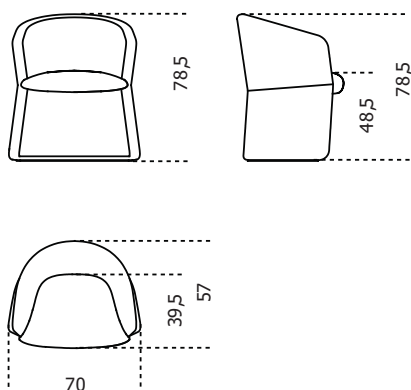

Janette

2023

Armchair with inside structure in wood padded with non-deformable polyurethane foam in different density and polyester fibre. Completely covered by fabric or leather as per samples. Plinth in black nickel-plated metal. Not removable cover. Additional stitching is required for products with leather upholstery compared to products with fabric upholstery.

Cm (L x W x H)
70 x 57 x 78.5