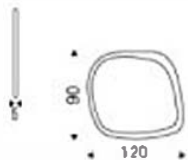

Product description

Wall mirror with frame in Canaletto walnut (NC) or turned oak (RH). Wall bracket with fixing possibilities in different positions.

Dimension
120x90

CASA
DESIGN
GROUP

living
outdoor
contract