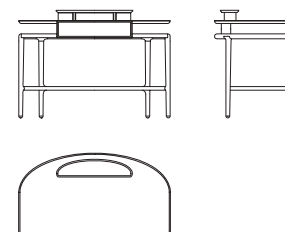

JULIET

Scrivania con la struttura in massiccio di noce canaletto. Il piano inferiore e il frontale del cassetto sono rivestiti in pelle. Il top è disponibile in pelle o in marmo nelle varianti Calacatta oro, Portoro o Zebrino.

Writing desk with structure in solid walnut canaletto wood. The lower top and the front of the drawer are covered in leather. The upper top is available in leather or in gold Calacatta, Portoro or Zebrino marble. It is available in two versions: with the storage upper section or with an adjustable round mirror, both covered in leather in two different colours. The tips are in metal painted in a bronze colour.

73100

Scrivania in noce canaletto con specchio, top pelle
Writing desk in walnut canaletto with mirror, leather top
cm 120 x 64 x h 126
in 47 1/4 x 25 1/8 x h 49 5/8

73101

Scrivania in noce canaletto con specchio, top marmo
Writing desk in walnut canaletto with mirror, marble top
cm 120 x 64 x h 126
in 47 1/4 x 25 1/8 x h 49 5/8

73110

Scrivania in noce canaletto, top pelle
Writing desk in walnut canaletto, leather top
cm 120 x 64 x h 86
in 47 1/4 x 25 1/8 x h 33 7/8

73111

Scrivania in noce canaletto, top marmo
Writing desk in walnut canaletto, marble top
cm 120 x 64 x h 86
in 47 1/4 x 25 1/8 x h 33 7/8