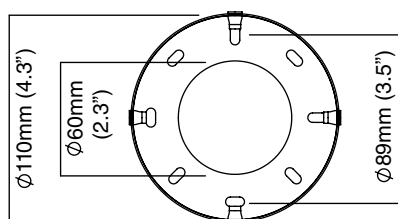

# IVY VERTICAL 4

<b>finish</b>	bronze with satin brass details bronze drop rod and ceiling box
<b>shade options</b>	- opal glass shades - smoked glass shades
<b>bulbs</b>	240v - 4 x E14 - 25w max 120v - 4 x E14 - 25w max (no bulbs supplied)
<b>weight</b>	6kg (13lbs)
<b>suspension</b>	drop rod with ceiling box please specify overall drop
<b>certification</b>	CE compliant

750mm (29.5")

400mm  
(16")

## mounting plate dimensions

min. 50mm  
(2")

1250mm (49")